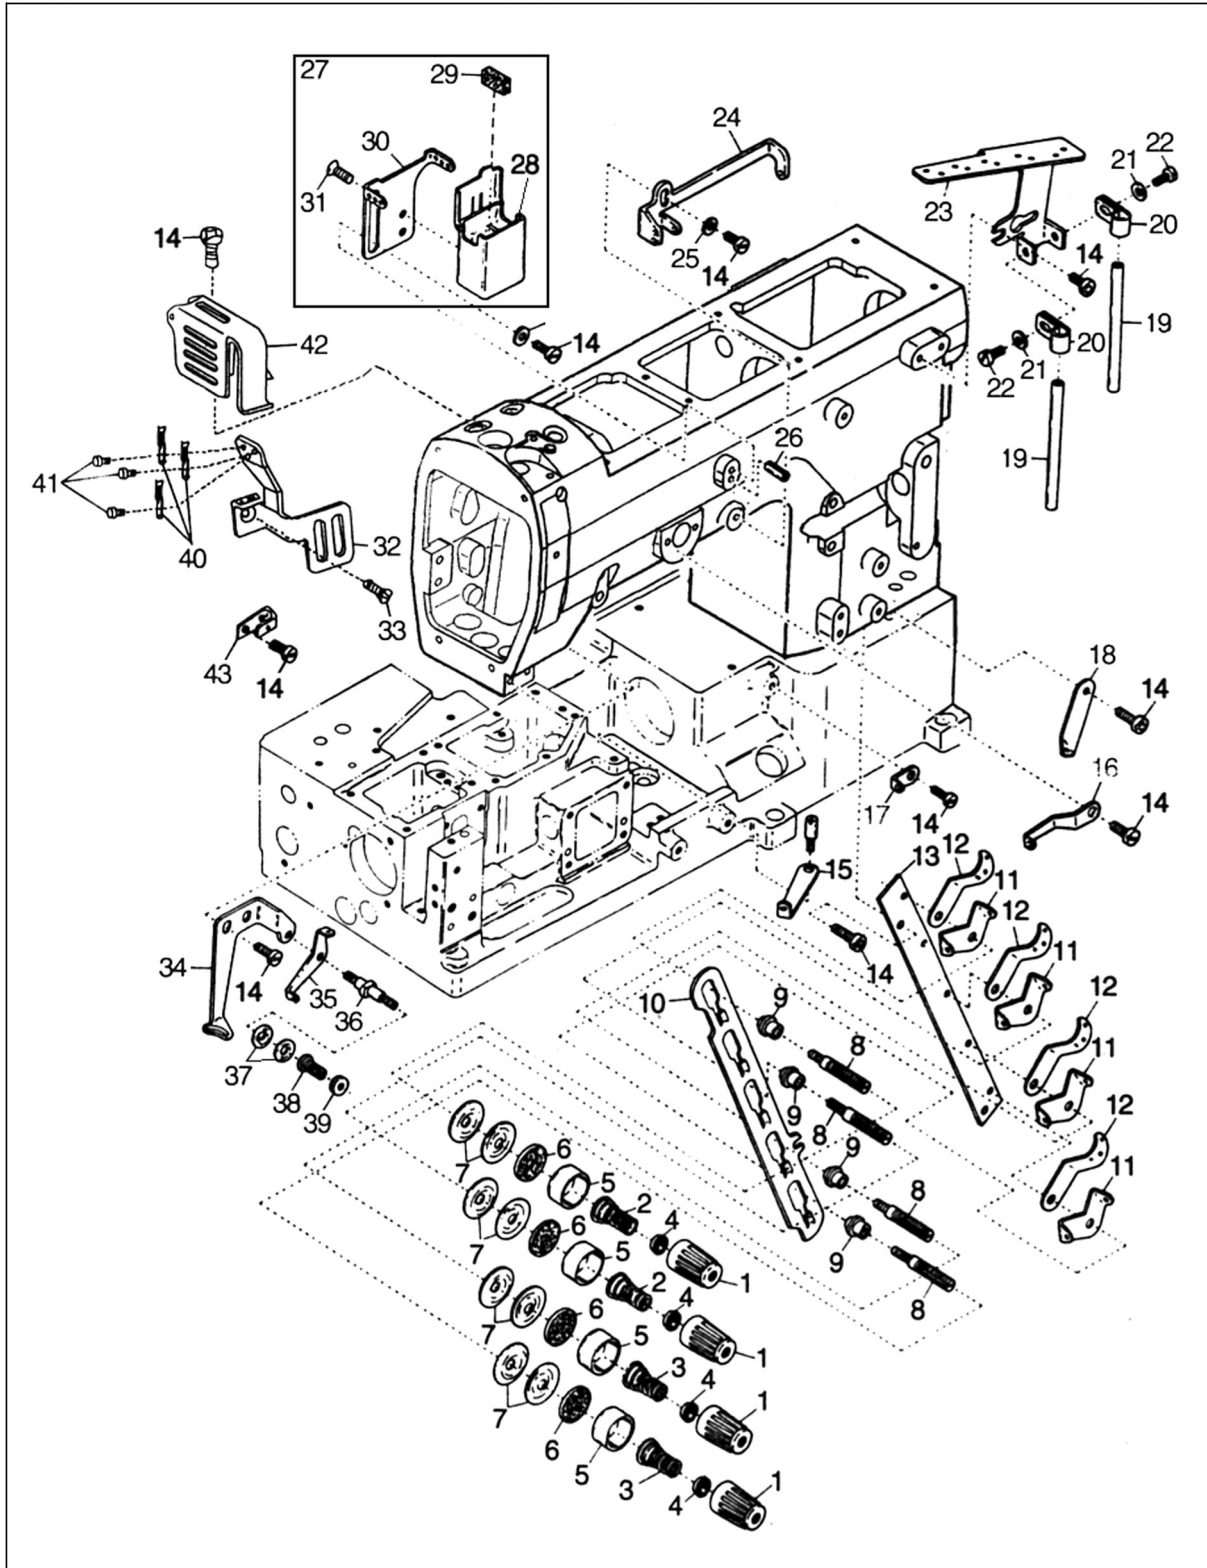

MISCELLANEOUS THREAD EYELETS

		MISCELLANEOUS THREAD EYELETS	
No.	Parts No.	Description	Number
1	10002538	Thread tension spring cap	5
2	10004233	Spring	3
3	10004240	Spring	2
4	10003111	Tension Spring Disc Support	5
5	10004231	Thread Tension Spring Retainer	5
6	10004238	Felt	5
7	10003116	Tension Disc	10
8	10004232	Screw	5
9	10004236	Tension Post Ferrule	5
10	10004234	Tension Disc Separater	1
11	10004239	Tension Disc Eyelet	5
12	10004241	Thread Lead-in Guide	5
13	10004235	Tension Post Support	1
14	10011264	Screw(M4×8)	14
15	10010758	Looper Thread Eyelet	1
16	10010486	Top Cover Thread Eyelet	1
17	10010752	Looper Thread Eyelet	1
18	10010746	Looper Thread Eyelet	1
19	10010692	Thread Eyelet Pipe	2
20	10010693	Thread Eyelet Pipe Stay	2
21	10010696	Washer	2
22	10009325	Screw	2
23	10010691	Thread Guide Plate	1
24	10010754	Top Cover Thread Eyelet(Right)	1
25	10010761	Washer	2
26	10010750	Pin	1
27	20002103	SP Device,Complete Set	1
28	10010753	SP Container	1
29	10010687	Felt	1
30	10010695	Needle Thread Eyelet	1
31	10010690	Screw	2
32	10010499	Needle Thread Eyelet	1
33	10011049	Screw(M4×8)	1
34	10004237	Top Cover Thread Guide	1
35	10010747	Supplementary Thread Guide	1
36	10004254	Screw	1
37	10004255	Supplementary Tension Disc	2
38	10005522	Spring	1
39	10004253	Nut	1
40	10010523	Needle Bow Diaplasia Plate	3
41	10014413	Screw(M2.5×4)	3
42	10013910	Needle Thread Take-up Guard	1
43	10010760	Needle Thread Retainer Support	1