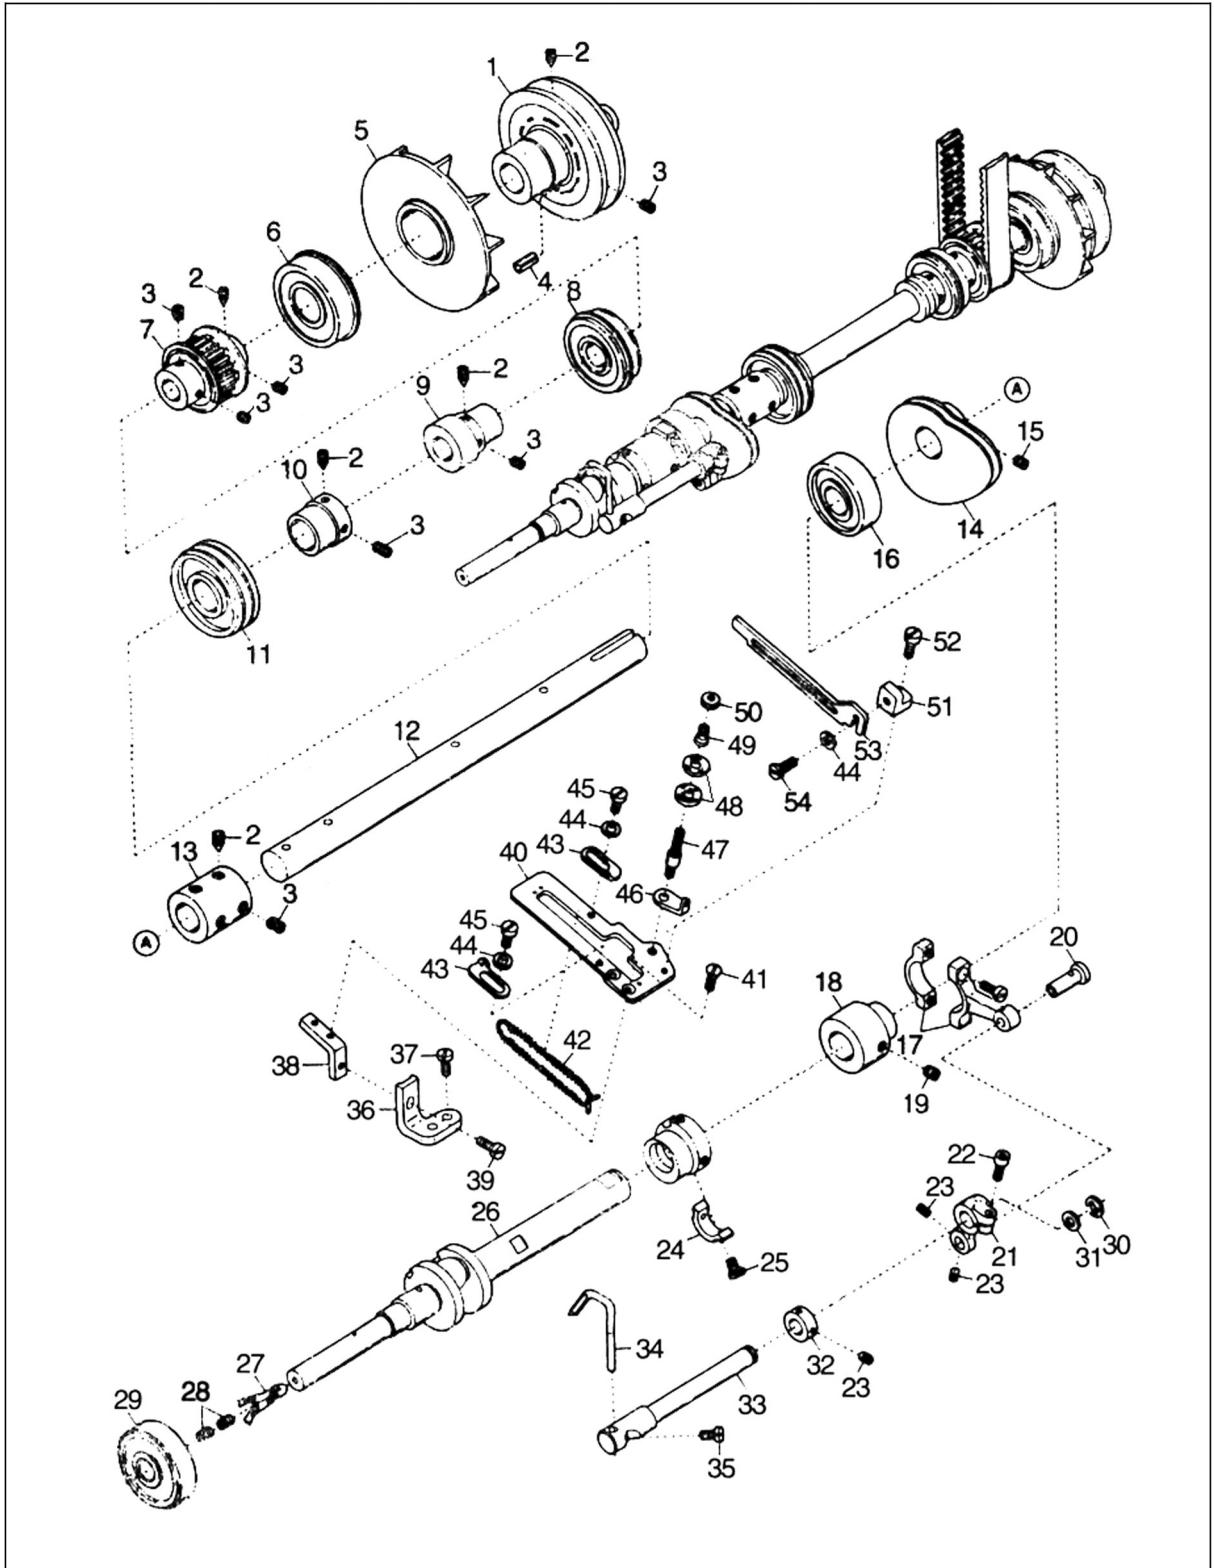

MAIN SHAFT DRIVING MECHANISE

TEXI Treccia parts list

No.	Parts No.	Description	Number
1	10010937	Pulley	
2	10011966	Screw(M6×8)	5
3	10010907	Screw(M6×6)	9
4	10002772	Pin	1
5	10010934	Oil Cooling Fan	1
6	10025870	Bearing	1
7	10011267	Main Shaft Sprocket	1
8	10025881	Bearing	1
9	10010923	Oil Pump Driving Worm	1
10	10010950	Collar	1
11	10025877	Bearing	1
12	10010928	Lower Shaft	1
13	10010908	Lower Shaft Joint	1
14	10010933	Looper Thread Take-up, C.Set	1
15	10012014	Screw(M5×4)	2
16	10025893	Bearing	1
17	10004280	Needle Guard Connecting Rod, C.Set	1
18	10004355	Needle Guard Eccentric	1
19	10012162	Screw(M5×5)	2
20	10010935	Pin	1
21	10010930	Needle Guard Driving Shaft Arm	1
22	10011376	Screw(M5×12)	1
23	10010196	Screw(M3×3)	4
24	10011955	Counterweight	1
25	10009600	Screw(M3×6)	2
26	10004351	Lower Crankshaft	1
27	10008062	Oil Wick	1
28	10009074	Screw(M4×4)	2
29	10003587	Bearing	1
30	10009654	Collar	1
31	10010932	Washer	1
32	10010929	Collar	1
33	10010924	Needle Guard Driving Shaft	1
34	10010925	Needle Guard	1
35	10011051	Screw(M3.5×4)	1
36	10010749	Supporting Plate Stay	1
37	10011044	Screw(M4×10)	2
38	10010755	Supporting Plate Stay	1
39	10011264	Screw(M4×8)	1
40	10010906	Supporting Plate	1
41	10009626	Screw(M3×4.3)	2
42	10008265	Laced Wire	1
43	10014507	Thread Take-up Eyelet	2