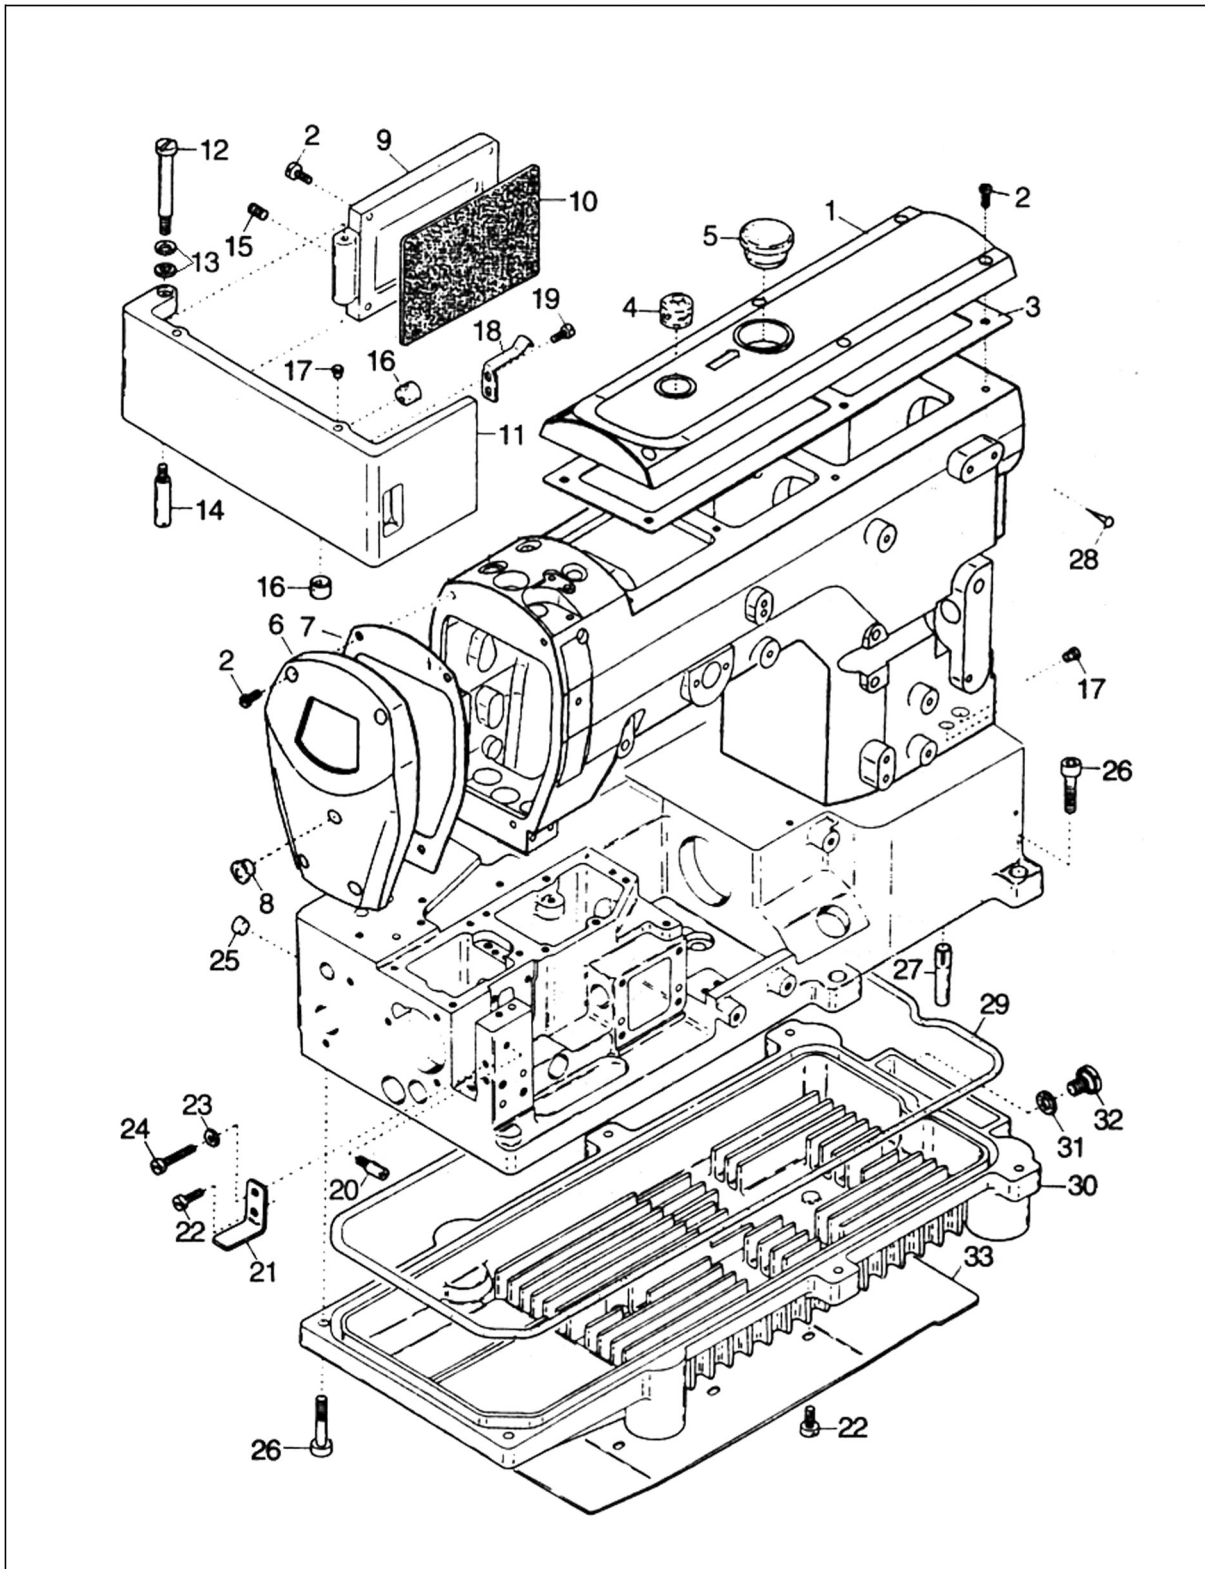

Parts list

High speed interlock  
sewing machine

***Treccia***

 ***texi***®

	CONTENTS	PAGE
1	MISCELLANEOUS COVERS(1)	2
2	MISCELLANEOUS COVERS(2)	4
3	MISCELLANEOUS THREAD EYELETS	7
4	MISCELLANEOUS BUSHINGS & EYE GUARD	9
5	MAIN SHAFT DRIVING MECHANISE	11
6	UPPER SHAFT & NEEDLE THREAD TADKE-UP MECHANISM	14
7	NEEDLE BAR MECHANISM	16
8	PRESSER FOOT MECHANISM	18
9	SPERADER MECHANISM	20
10	LOOPER DRIVING MECHANISM	22
11	FEED DRIVING COTROOL MECHANISM	24
12	FEED DRIVING MECHANISM	26
13	LUBRICATING MECHANISM	28
14	DIRECTLY DRIVING TYPE EXCLUSIVE PARTS	30
15	BELT LOOP EXCLUSIVE PARTS	34
16	BELT LOOP EXCLUSIVE PARTS	36
17	BELT LOOP EXCLUSIVE PARTS	38
18	JACKET EXGLUSIVE PARTS (1)	41
19	JACKET EXGLUSIVE PARTS (2)	43
20	JACKET EXGLUSIVE PARTS (3)	46
21	JACKET EXGLUSIVE PARTS (4)	48
22	SUPPORTING BOARD	50
23	THEAD STAND	52
24	ATTACHMENT BOX	54

(1)

MISCELLANEOUS COVERS (1)

TEXI Treccia parts list

No.	Parts No.	Description	Number
1	20003608	Top cover	1
2	10010697	Screw(M4×12)	14
3	10012294	Top Cover Gasket	1
4	10012958	Oil Sight Window	1
5	10011006	Plug	1
6	20006670	Head Cover	1
7	10010189	Head Cover Gasket	1
8	10013170	Plug	1
9	20003692	Bed Rear Cover	1
10	10010998	Bed Rear Cover Gasket	1
11	20003701	Side Cover	1
12	10010795	Screw(M4×8)	1
13	10010793	Washer	2
14	10010832	Screw(M4×6)	1
15	10010196	Screw(M3×3)	1
16	10010831	Plug	2
17	10010790	Plug	2
18	10010794	Spring	1
19	10010837	Screw(M4×5)	2
20	10010694	Pin	1
21	10011003	Side Cover Holder	1
22	10011264	Screw(M4×8)	4
23	10009471	Nut	1
24	10010688	Screw(M4×16)	1
25	10011050	Seal Pulg	1
26	10010997	Screw(M6×20)	6
27	10011002	Machine Frame Supporting Bar	4
28	10002840	Rivet	1
29	10011009	Oil Reservoir Gasket	1
30	10014048	Oil Reservoir	1
31	10011258	Washer	1
32	10011259	Screw(SM3/8"×24)	1
33	10011262	Wind Guide Plate	1