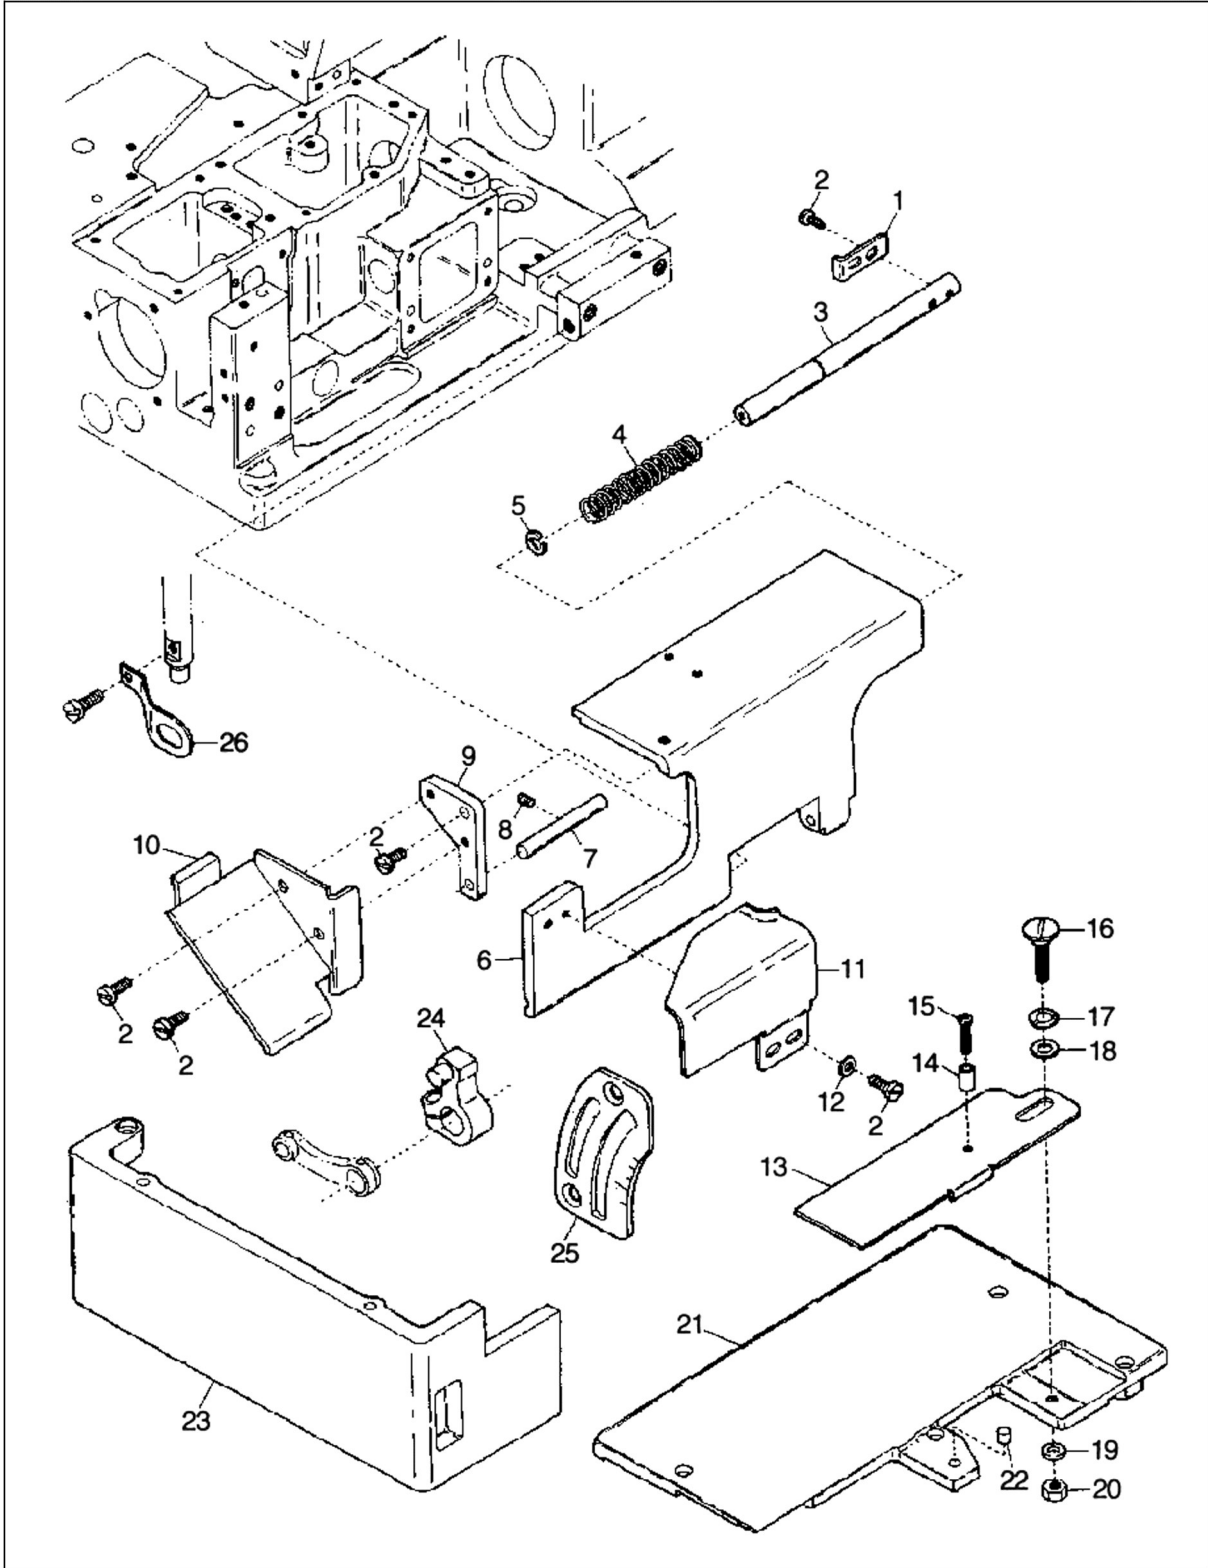

JACKET EXCLUSIVE PARTS (1)

TEXI Treccia parts list

No.	Parts No.	Description	Number
1	10011415	Supplementary Front Cover Stop	1
2	10011264	Screw(M4×8)	7
3	10011472	Supplementary Front Cover Shaft(Long)	1
4	10011414	Spring	1
5	10009654	Collar	1
6	20003839	Front Cover	1
7	10011418	Supplementary Front Cover Shaft(Short)	1
8	10009074	Screw(M4×4)	2
9	10011419	Supplementary Front Cover Support	1
10	10011480	Supplementary Front Cover	1
11	10011475	Edge Guide	1
12	10010761	Washer	2
13	10011417	Looper Thread Take-up Cover	1
14	10011474	Spacer	1
15	10003046	Screw(M3×16)	1
16	10011479	Screw(SM11/64"×40)	1
17	10010596	Washer	1
18	10010835	Washer	1
19	10011055	Washer	1
20	10011170	Nut	1
21	20003858	Cloth Plate(Large)	1
22	10011416	Magnet	1
23	20003859	Side Cover	1
24	10011613	Min Feed Bar Lever	1
25	10011671	Differential Feed Graduation	1
26	10011673	Finger Guard	1