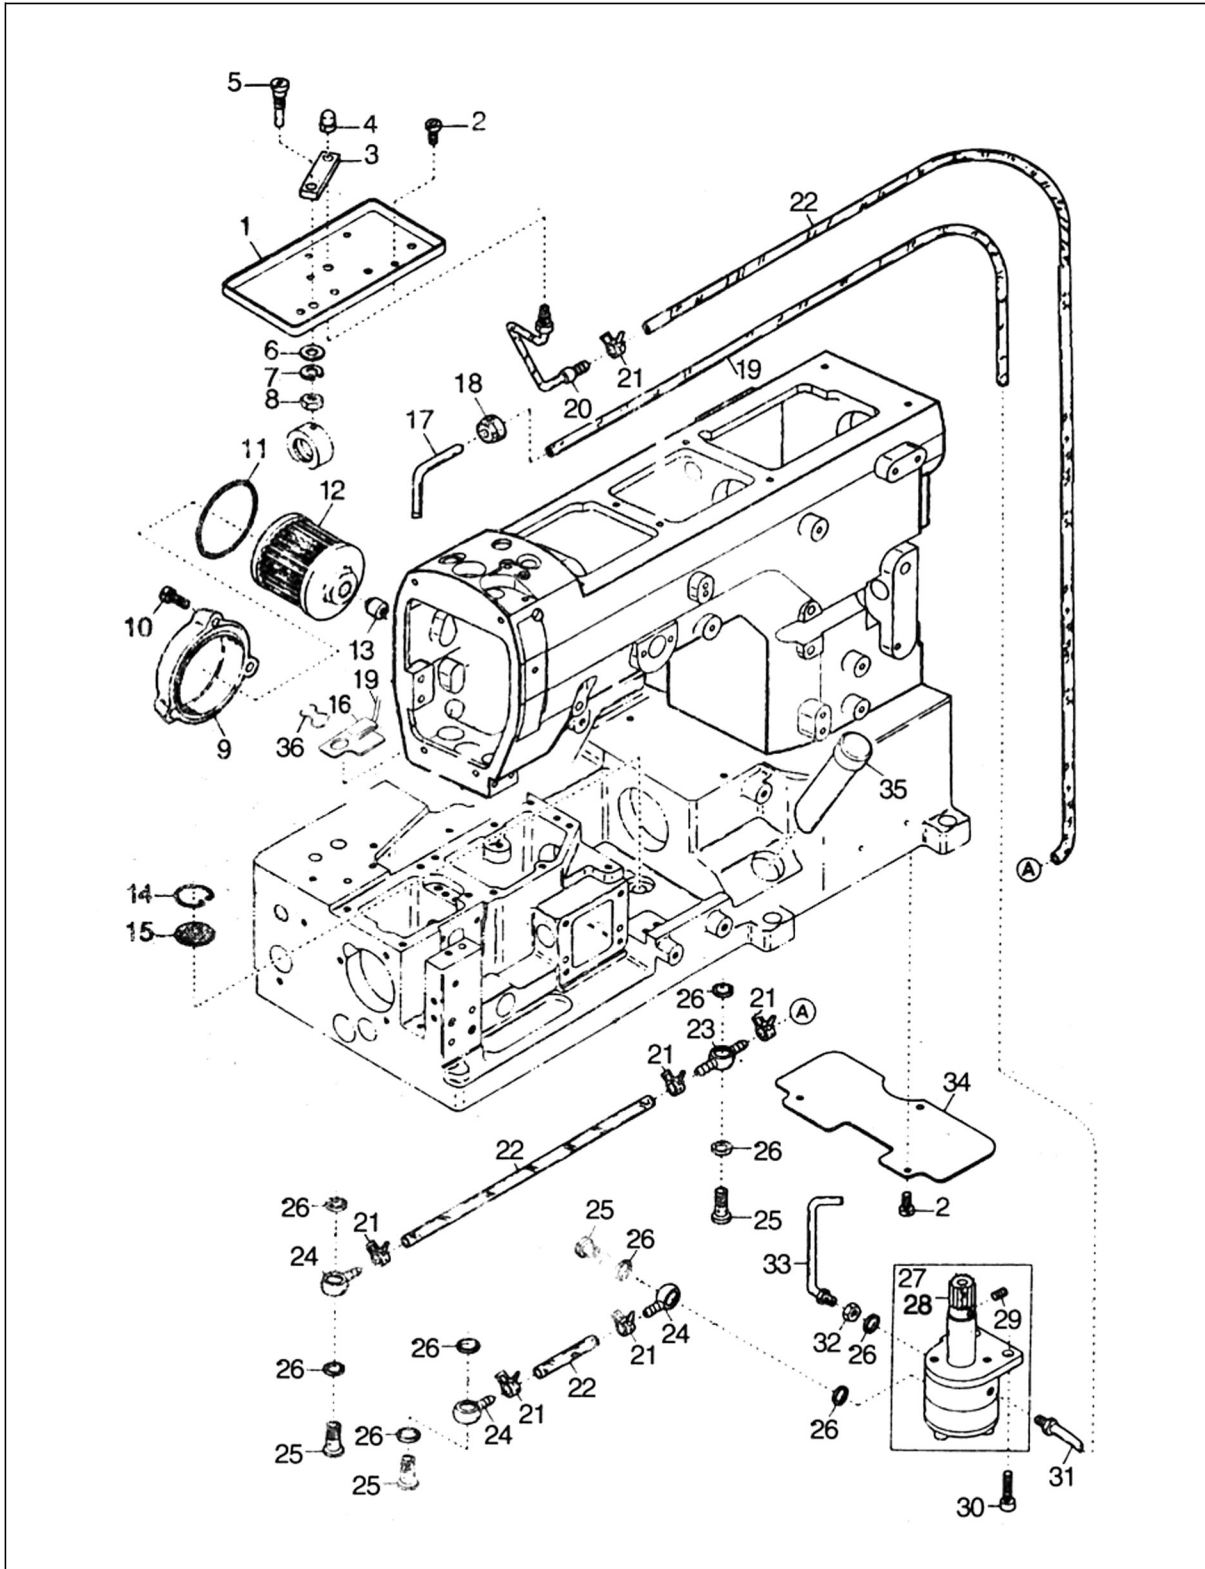

LUBRICATING MECHANISM

No.	Parts No.	Description	Number
1	10011465	Oil Receiver	
2	10010837	Screw(M4×5)	5
3	10011468	Lubricant Guiding Block	1
4	10011467	Top Nozzle	1
5	10011464	Screw	1
6	10011653	Washer	1
7	10005537	Washer	1
8	10009467	Nut	1
9	20003697	Oil Filter Cap	1
10	10009037	Screw(M4×12)	3
11	10012090	O-Ring	1
12	10014236	Oil Filter	1
13	10012093	Screw(M6×5)	1
14	10003330	Collar	2
15	10012087	Oil Filter Screen	2
16	10012328	Felt	1
17	10012331	Suction Pipe	1
18	10012092	Plug	1
19	10007795	Oil Tube	1
20	10011461	Oil Pipe Unit	1
21	10011471	Oil Tube Clam	6
22	10007796	Oil Tube	1
23	10012095	Oil Tube Joint,Two Way	1
24	10012103	Oil Tube Joint,One Way	3
25	10012091	Screw	4
26	10012086	Washer	9
27	10012083	Oil Pump, C. Set	1
28	10004893	Oil Pump Driving Worm Gear	1
29	10011887	Screw(SM9/64"×40)	2
30	10009008	Screw(M6×16)	2
31	10014067	Suction Pipe, C. Set	1
32	10012088	Nut	1
33	10011460	Oil Nozzle For Worm Gear, C. Set	1
34	10011275	Dustproof Plate	1
35	10011271	Oil Sight Gauge Oil Receiver	1
36	10012332	Felt Clam	1