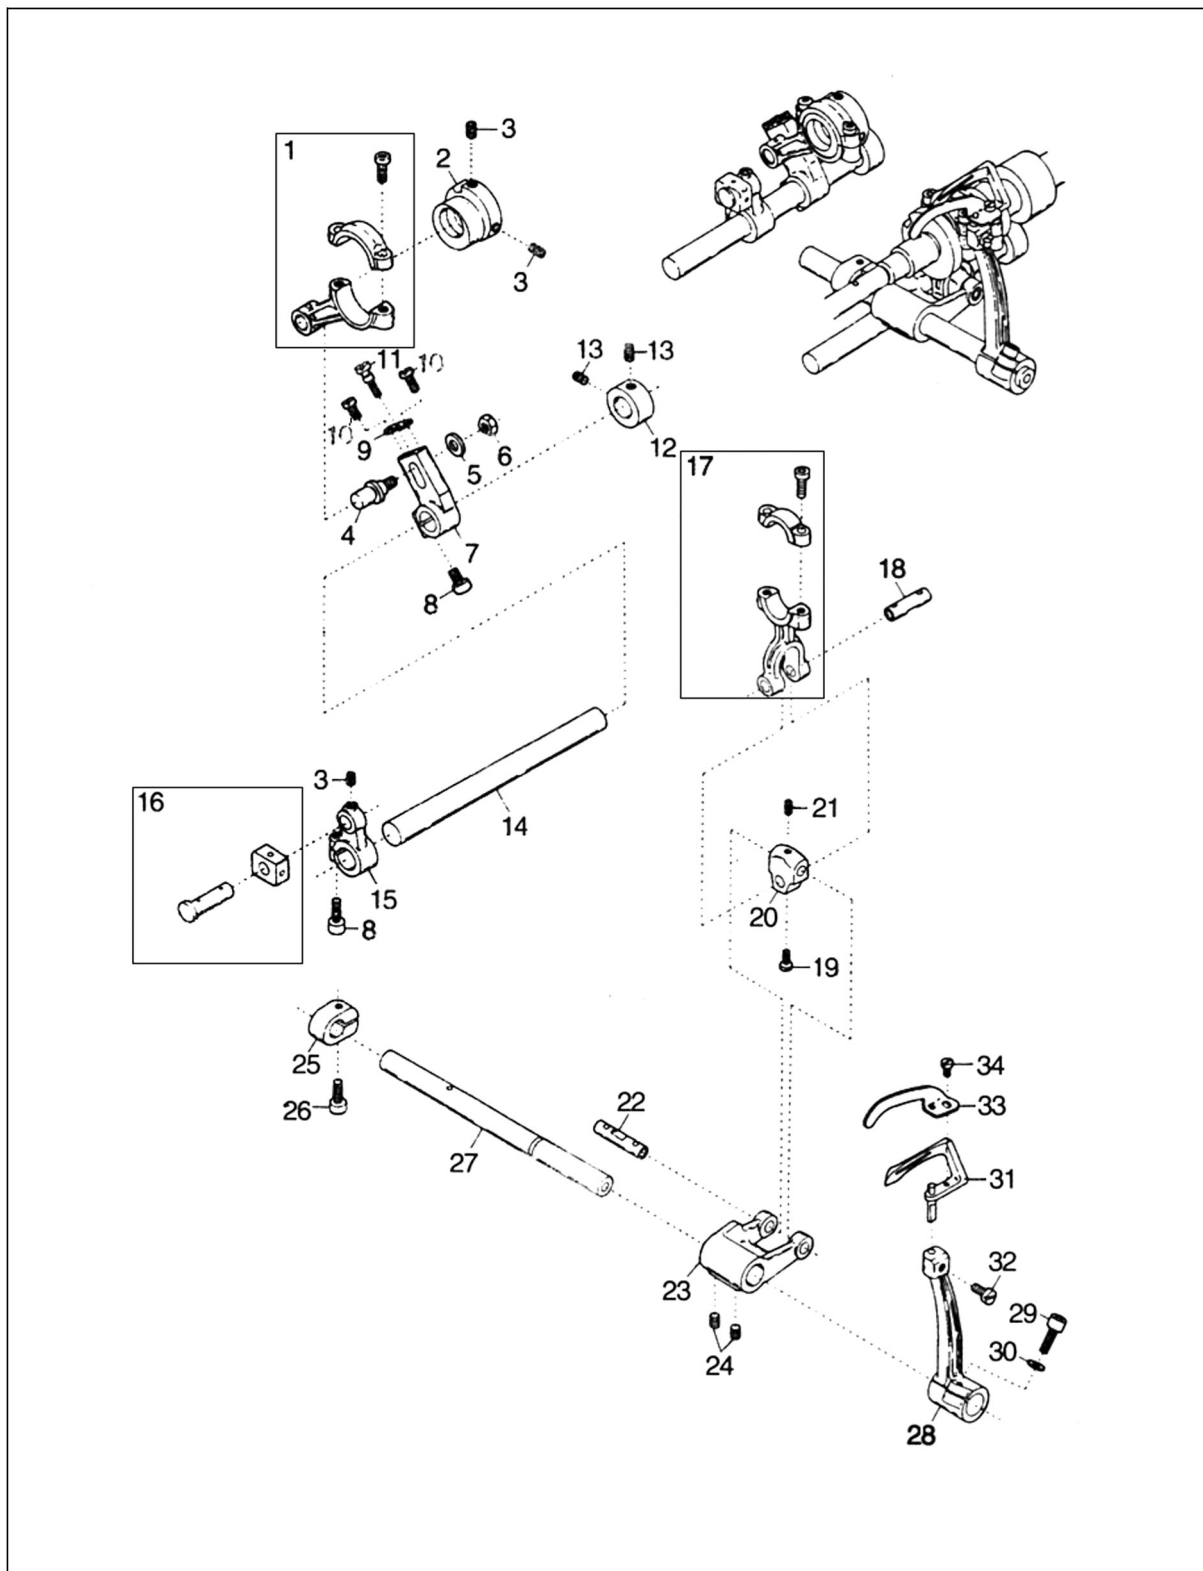

LOOPER DRIVING MECHANISM

TEXI Treccia parts list

No.	Parts No.	Description	Number
1	10010951	Looper Rocker Connecting Rod	1
2	10010926	Looper Rocker Eccentric	1
3	10012162	Screw(M5×5)	3
4	10011660	Pin	1
5	10011653	Washer	1
6	10009467	Nut	1
7	10011655	Looper Rocker Lever	1
8	10011376	Screw(M5×12)	2
9	10011661	Looper Rocker Adjusting Guide Plate	1
10	10009676	Screw(M2.5×6)	2
11	10011654	Screw	1
12	10014080	Collar	1
13	10009074	Screw(M4×4)	2
14	10011946	Looper Rocker Shaft	1
15	10011652	Looper Rocker Arm	1
16	10007591	Looper Slide Block Pin Sets	1
17	10004350	Looper Connecting Rod	1
18	10011954	Pin	1
19	10013015	Screw(SM11/64"×40)	1
20	10004479	Looper Driving Lever Link	1
21	10011070	Screw(SM11/64"×40)	1
22	10004478	Pin	1
23	10004470	Looper Driving Lever	1
24	10010907	Screw(M6×6)	2
25	10011951	Collar	1
26	10014395	Screw(M4×14)	1
27	10011949	Looper Bar	1
28	10014096	Looper Holder	1
29	10012073	Screw(M5×16)	1
30	10003073	Washer	1
31	10011948	Looper	1
32	10012032	Screw(M4×7)	1
33	10014097	Needle Guard	1
34	10014098	Screw(SM3/32"×56)	1