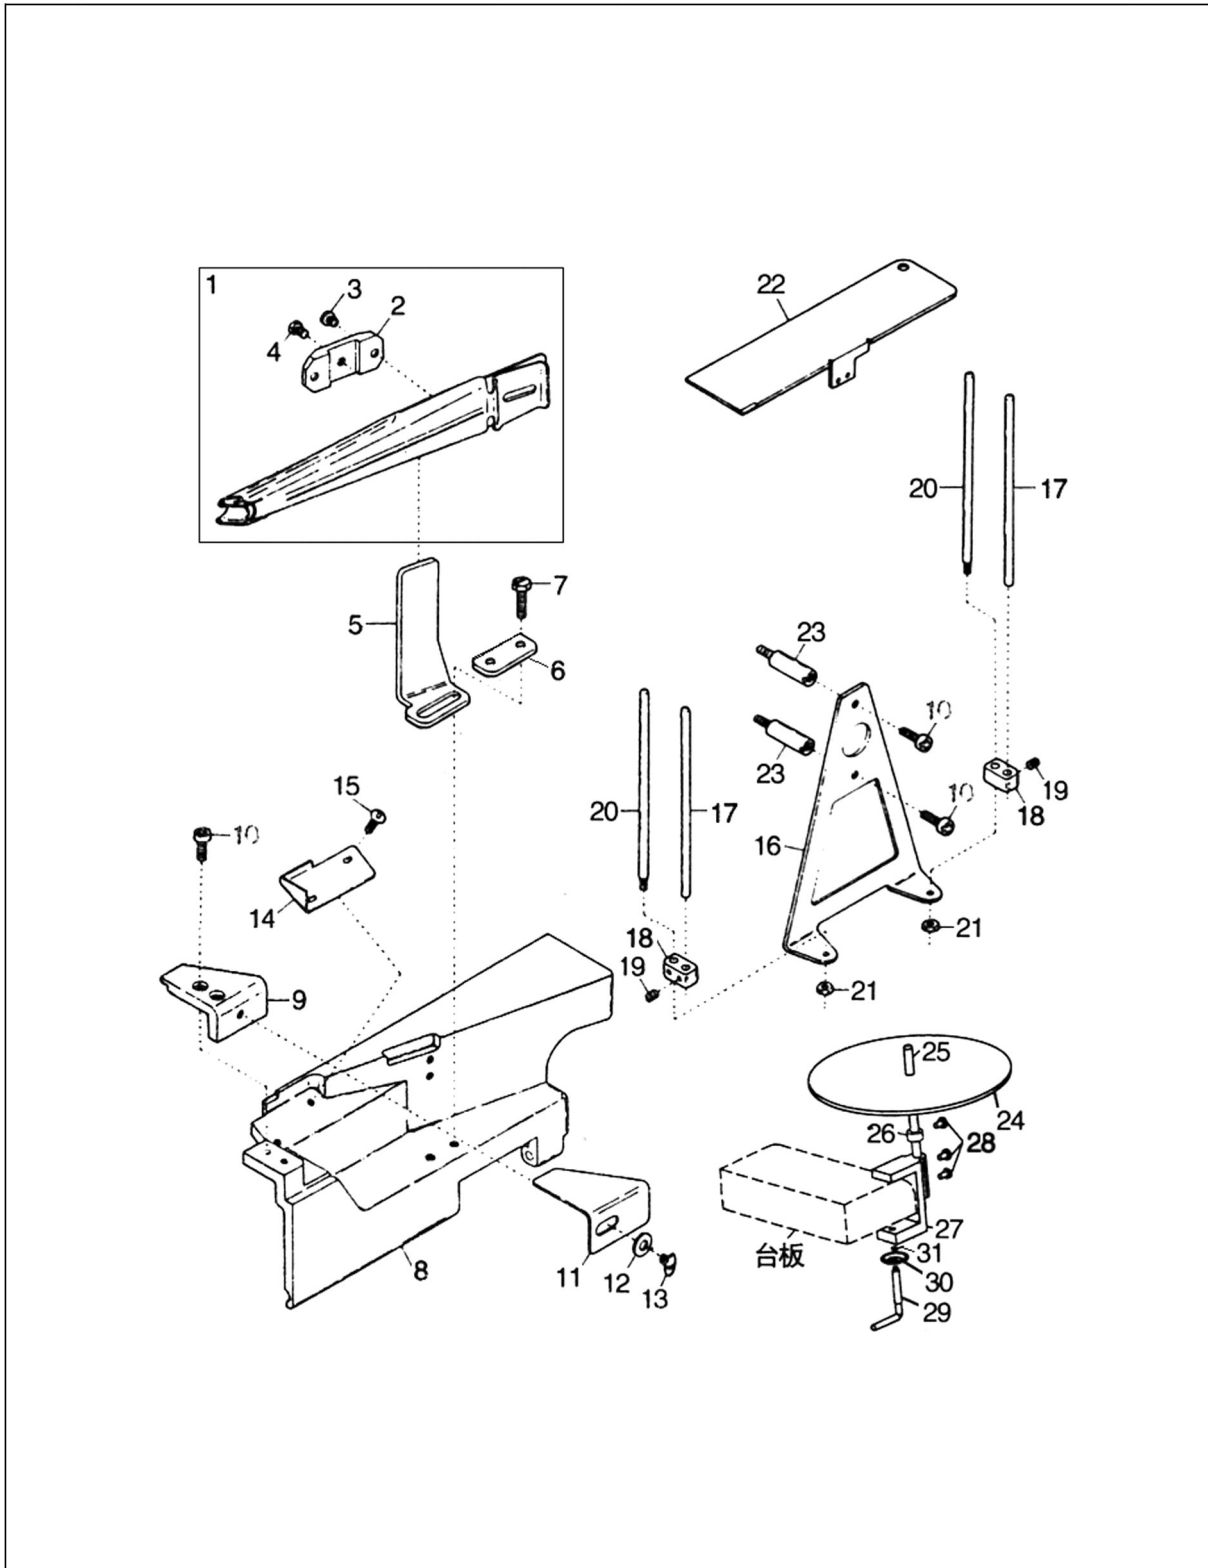

SUBMODEL EXCLUSIVE PARTS

TEXI Treccia parts list

No.	Parts No.	Description	Number
1	10023440	Folder	1
2	10011742	Folder Clamp	1
3	10012723	Screw(M4×5)	2
4	10011744	Screw(M6×5)	1
5	10011380	Folder Support	1
6	10011382	Folder Disc	1
7	10012073	Screw(M5×16)	2
8	20003854	Front Cover	1
9	20003853	Front Cover(Small)	1
10	10011264	Screw(M4×8)	4
11	10011388	Fabric Slide Plate	1
12	10011249	Washer	1
13	10011379	Screw(M5×7.5)	1
14	10011385	Dnstproof Cover	1
15	10011334	Screw(M4×8)	2
16	10011335	Tope Guide Holder	1
17	10011544	Pin	2
18	10011377	Tape Guide Adjusting Holder	2
19	10012014	Screw(M5×4)	4
20	10011549	Screw(M5×11)	2
21	10009467	Nut	2
22	10011387	Lopper Thread Take-up Cover	1
23	10011384	Screw	2
24	10011909	Knitted Tape Stand	1
25	10011903	Knitted Tape Stand Crank shaft	1
26	10011902	Collar	1
27	20003875	Support	1
28	10011969	Screw(M6×5)	3
29	10011866	Screw	1
30	10011865	Adjusting Screw	1
31	10009653	Collar	1