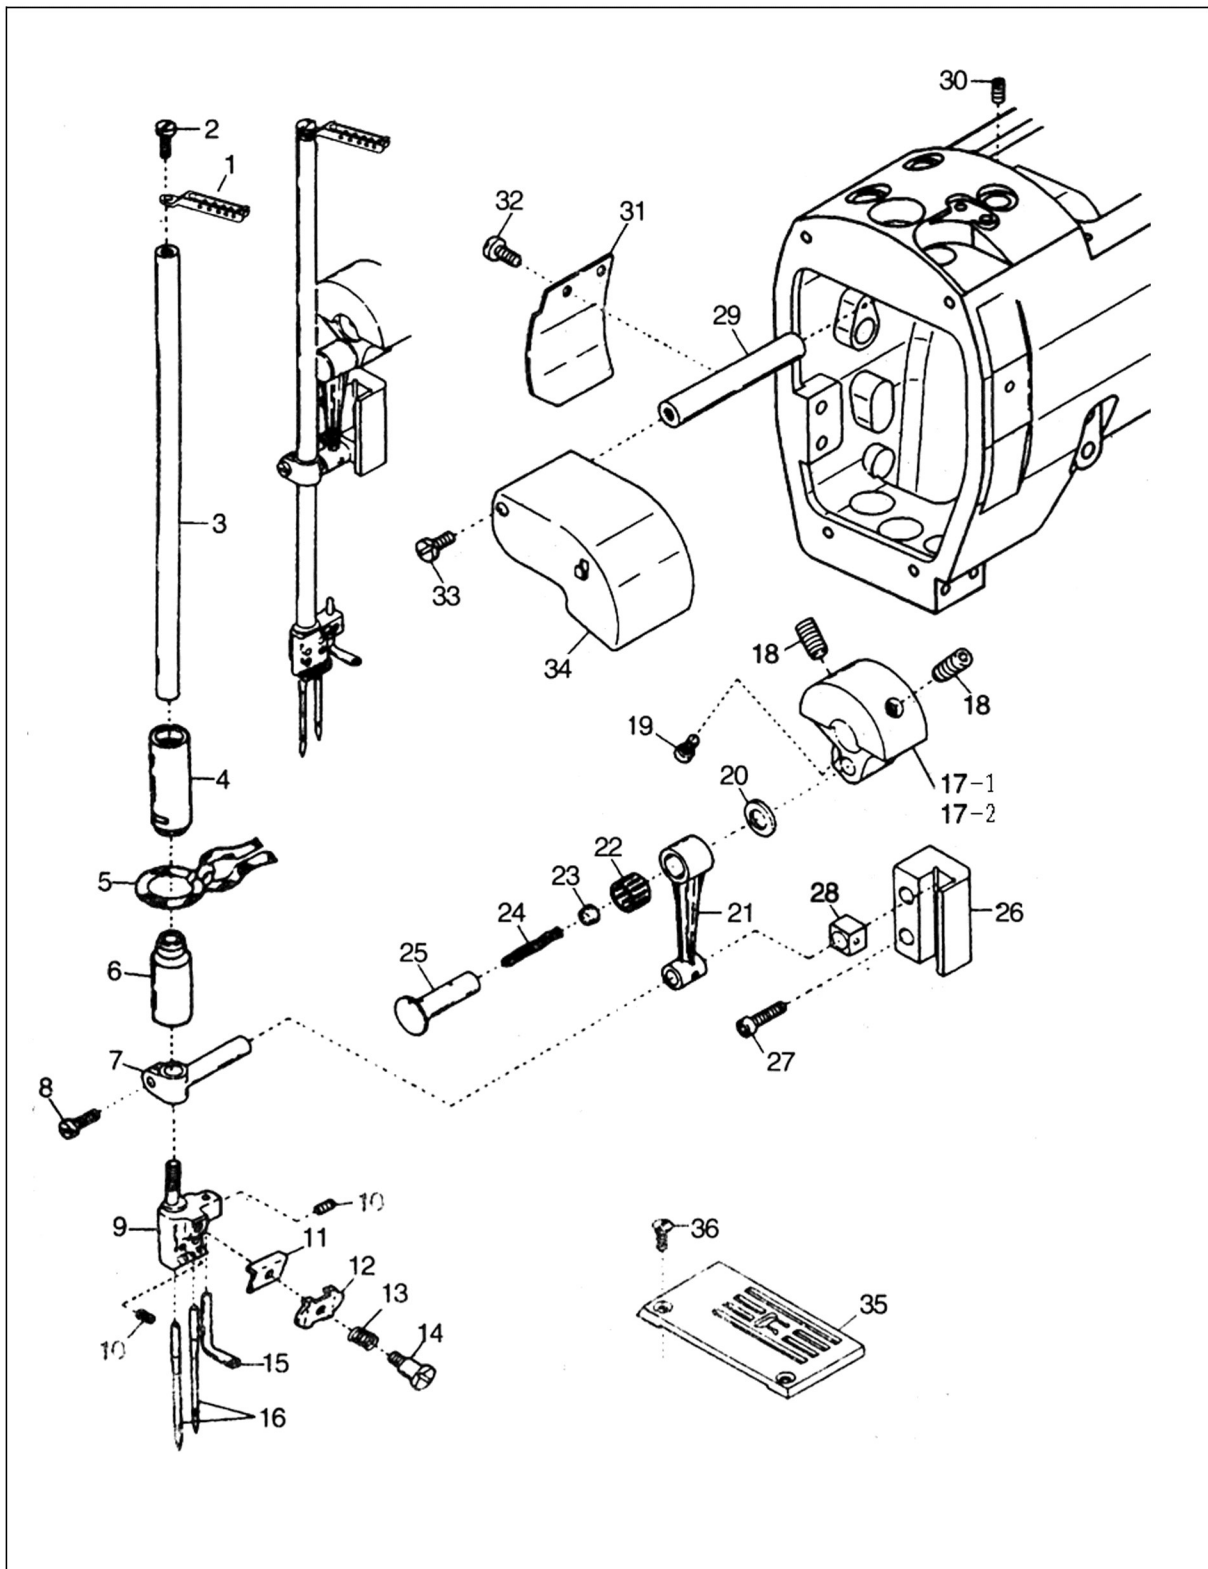

NEEDLE BAR MECHANISM

No.	Parts No.	Description	Number
2	10010904	Screw(SM9/64"×40)	1
3	10011623	Needle Bar	1
4	10011103	Bushing	1
5	10008075	Oil Wick	1
6	10011104	Bushing	1
7	10011616	Needle Bar Bracket	1
8	10011044	Screw(M4×10)	1
9	10011608	Needle Clamp	1
10	10009255	Screw(SM1/8"×44)	4
11	10011349	Thread Retainer Disc Support	1
12	10011345	Needle Thread Retainer Disc	1
13	10011338	Spring	1
14	10011348	Screw(SM1/8"×44)	1
15	10011627	Top Cover Thread Eyelet	1
16	10004902	Needle	3
17-1	10013017	Counterweight	1
17-2	10012239	Counterweight	1
18	10011582	Screw(SM5/16"×24)	2
19	10010953	Screw(M5×10)	1
20	10011622	Washer	1
21	10011629	Connecting Rod	1
22	10007398	Bearing	1
23	10011175	Plug	1
24	10008066	Oil Wick	1
25	10011169	Pin	1
26	10011619	Needle Bar Guide	1
27	10009103	Screw(M4×16)	2
28	10011340	Slide Block	1
29	10011165	Pin	1
30	10009074	Screw(M4×4)	1
31	10011173	Connecting Rod Cover(Rear)	1
32	10013040	Screw(M3×6)	2
33	10011581	Connecting Rod Cover(Front)	1
34	10010837	Screw(M4×5)	1
35	10010834	Stitch Plate	1
36	10010833	Screw(SM9/64"×40)	2