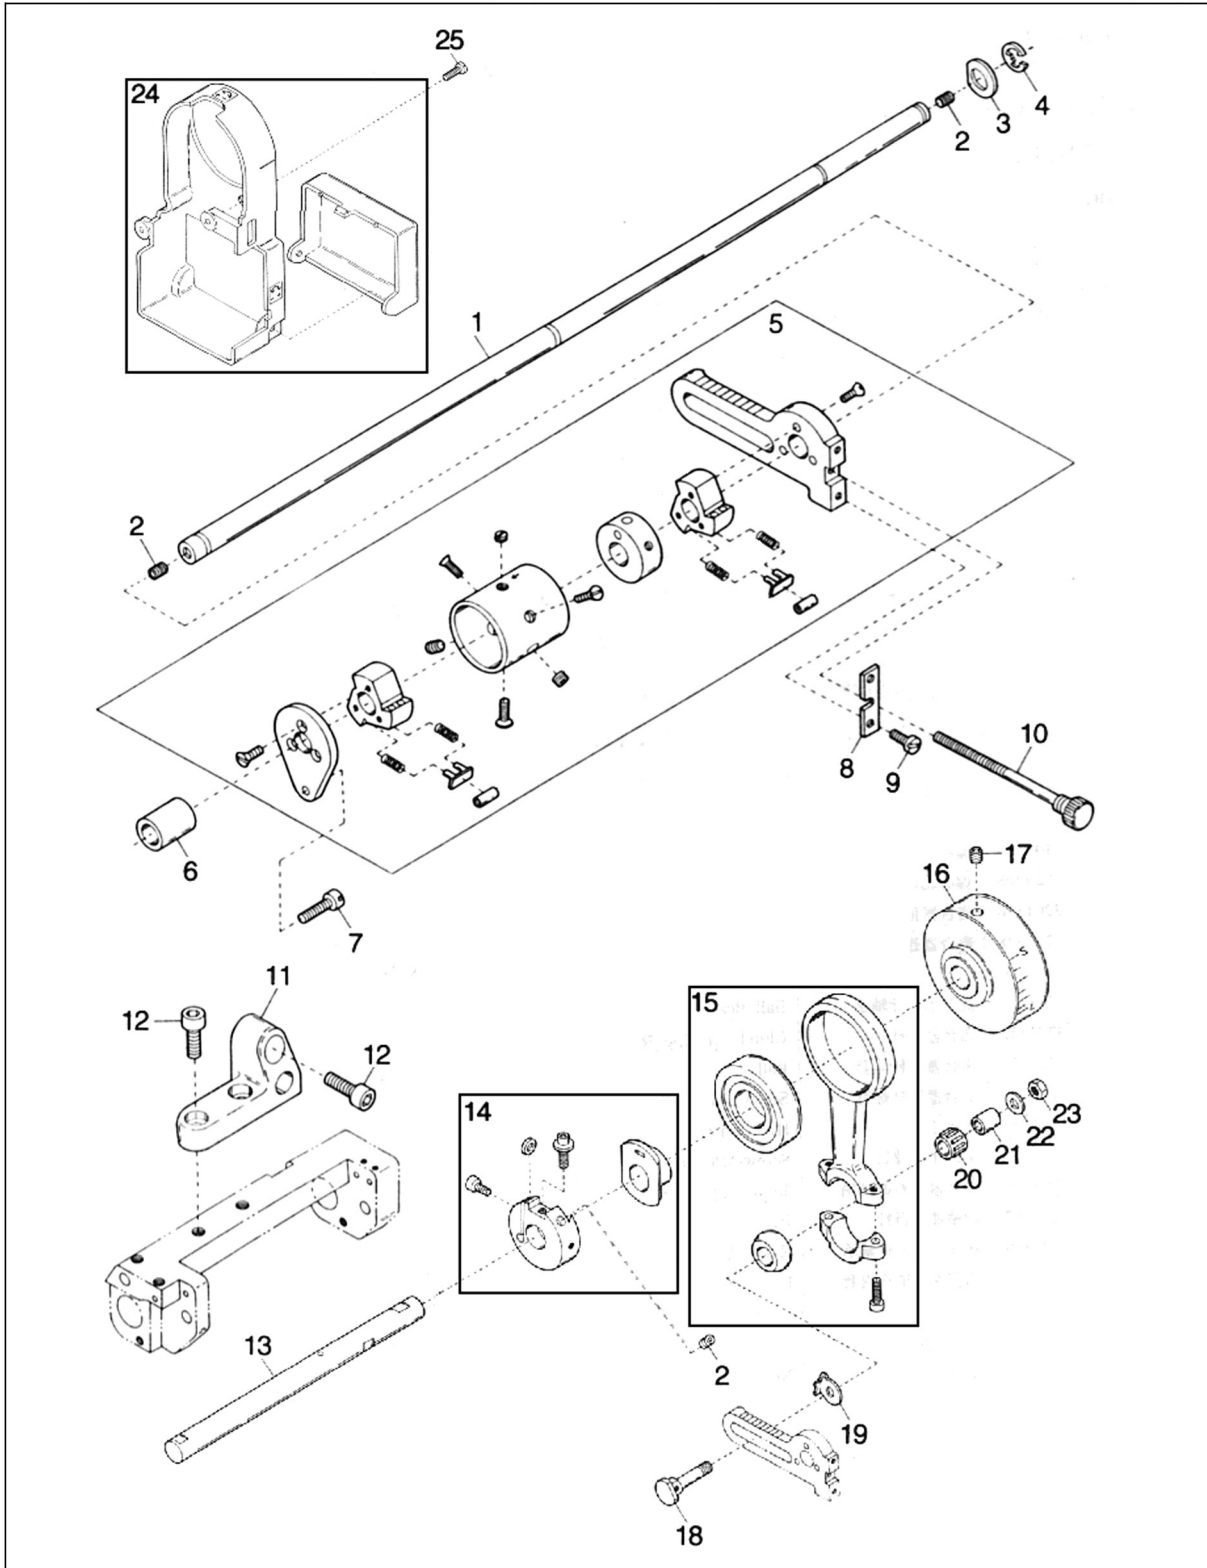

JACKET EXCLUSIVE PARTS (4)

No.	Parts No.	Description	Number
1	10011814	Roller Shaft	1
2	10012162	Screw(M5×5)	4
3	10011861	Washer	1
4	10003273	Collar	1
5	10011809	Clutch,C.Set	1
6	10011853	Bushing	1
7	10011264	Screw(M4×8)	1
8	10011855	Clutch Lever Pin Adjusting Plate	1
9	10013040	Screw(M3×6)	2
10	10014231	Screw	1
11	20003860	Tension Roller Holder Bracket	1
12	10011313	Screw(M6×12)	4
13	10011554	Upper Shaft(Right)	1
14	10011610	Clutch Eccentric, C.Set	1
15	10011551	Clutch Driving Rod	1
16	20003814	Handwheel	1
17	10010907	Screw(M6×6)	2
18	10011555	Pin	1
19	10011609	Pointer	1
20	10021296	Bearing	1
21	10011552	Bushing	1
22	10003019	Washer	1
23	10003084	Nut	1
24	10011806	Clutch Rod Cover,C.Set	1
25	10011044	Screw(M4×10)	2