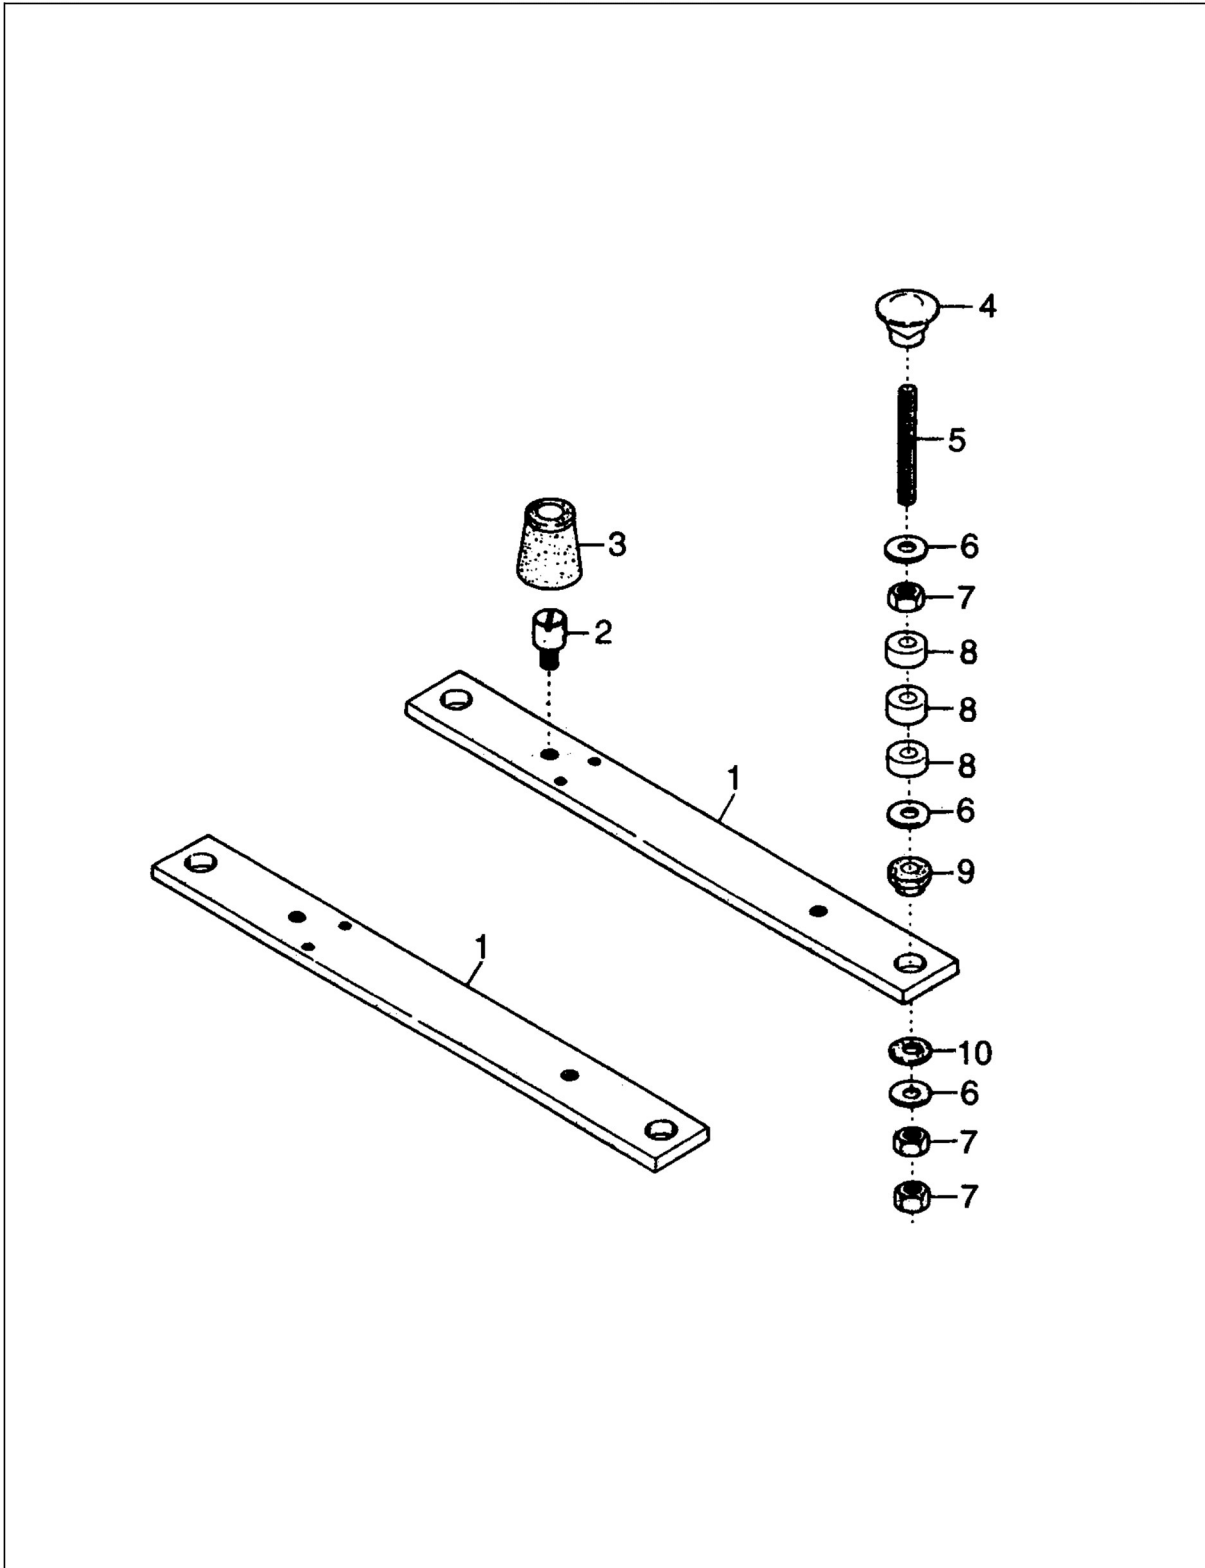

SUPPORTING BOARD

TEXI Treccia parts list

No.	Parts No.	Description	Number
1	10011278	Supporting board	2
2	10012098	Screw(M6×15)	4
3	10011269	Oil Reservoir Rubber Cushion	4
4	10011280	Nut	4
5	10011277	Screw(M8×95)	4
6	10011279	Washer	12
7	10003125	Nut	12
8	10011270	Washer	12
9	10011276	Supporting Board Rubber Cushion	4
10	10012097	Washer	4