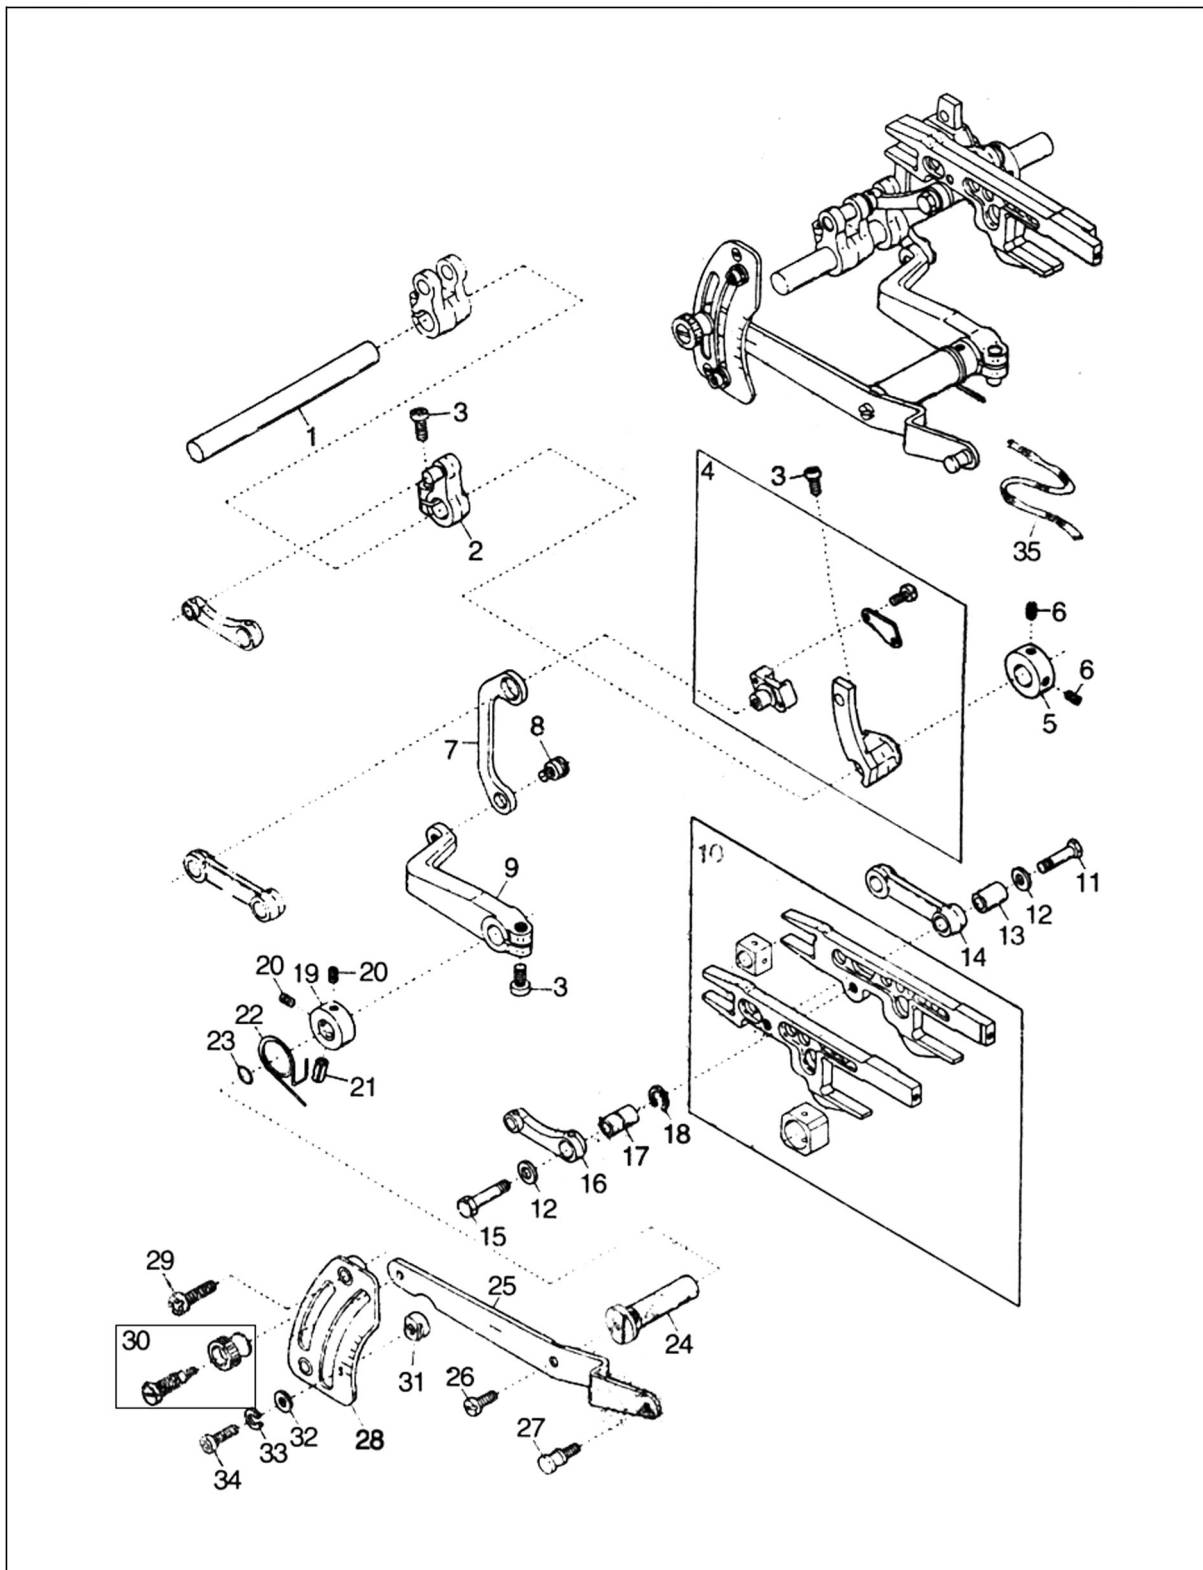

FEED DRIVING COTROOL MECHANISM

TEXI Treccia parts list

No.	Parts No.	Description	Number
1	10011900	Feed Bar Drivind Shaft	
2	10012056	Main Feed Bar Lever	1
3	10011313	Screw(M6×12)	3
4	10011901	Differential Rocker, C.Set	1
5	10011893	Collar	1
6	10012162	Screw(M5×5)	2
7	10011899	Slider Link	1
8	10011898	Screw(SM15/64"×28)	1
9	10011848	Differential Lever(Inner)	1
10	10006766	Feed Bar, C.Set	1
11	10011960	Screw(M5×21.5)	1
12	10011961	Washer	2
13	10011953	Connection Bushing	1
14	10011958	Differential Feed Bar Connection	1
15	10011956	Screw(M5×18.5)	1
16	10011952	Main Feed Bar Connection	1
17	10011959	Connection Bushing	1
18	10011957	Collar	1
19	10014080	Collar	1
20	10009074	Screw(M4×4)	2
21	10002848	Pin	1
22	10011890	Spring	1
23	10009608	O-ring	1
24	10011894	Differential Lever Shaft	1
25	10011849	Differential Lever(Left)	1
26	10011264	Screw(M4×8)	1
27	10011891	Screw(SM11/64"×40)	1
28	10013767	Differential Feed Graduation	1
29	10010697	Screw(M4×12)	2
30	10027405	Adjusting Nut, C.Set	1
31	10011892	Nut	2
32	10003073	Washer	2
33	10005537	Washer	2
34	10012028	Screw(M5×8)	2
35	10008095	Oil Wick	1