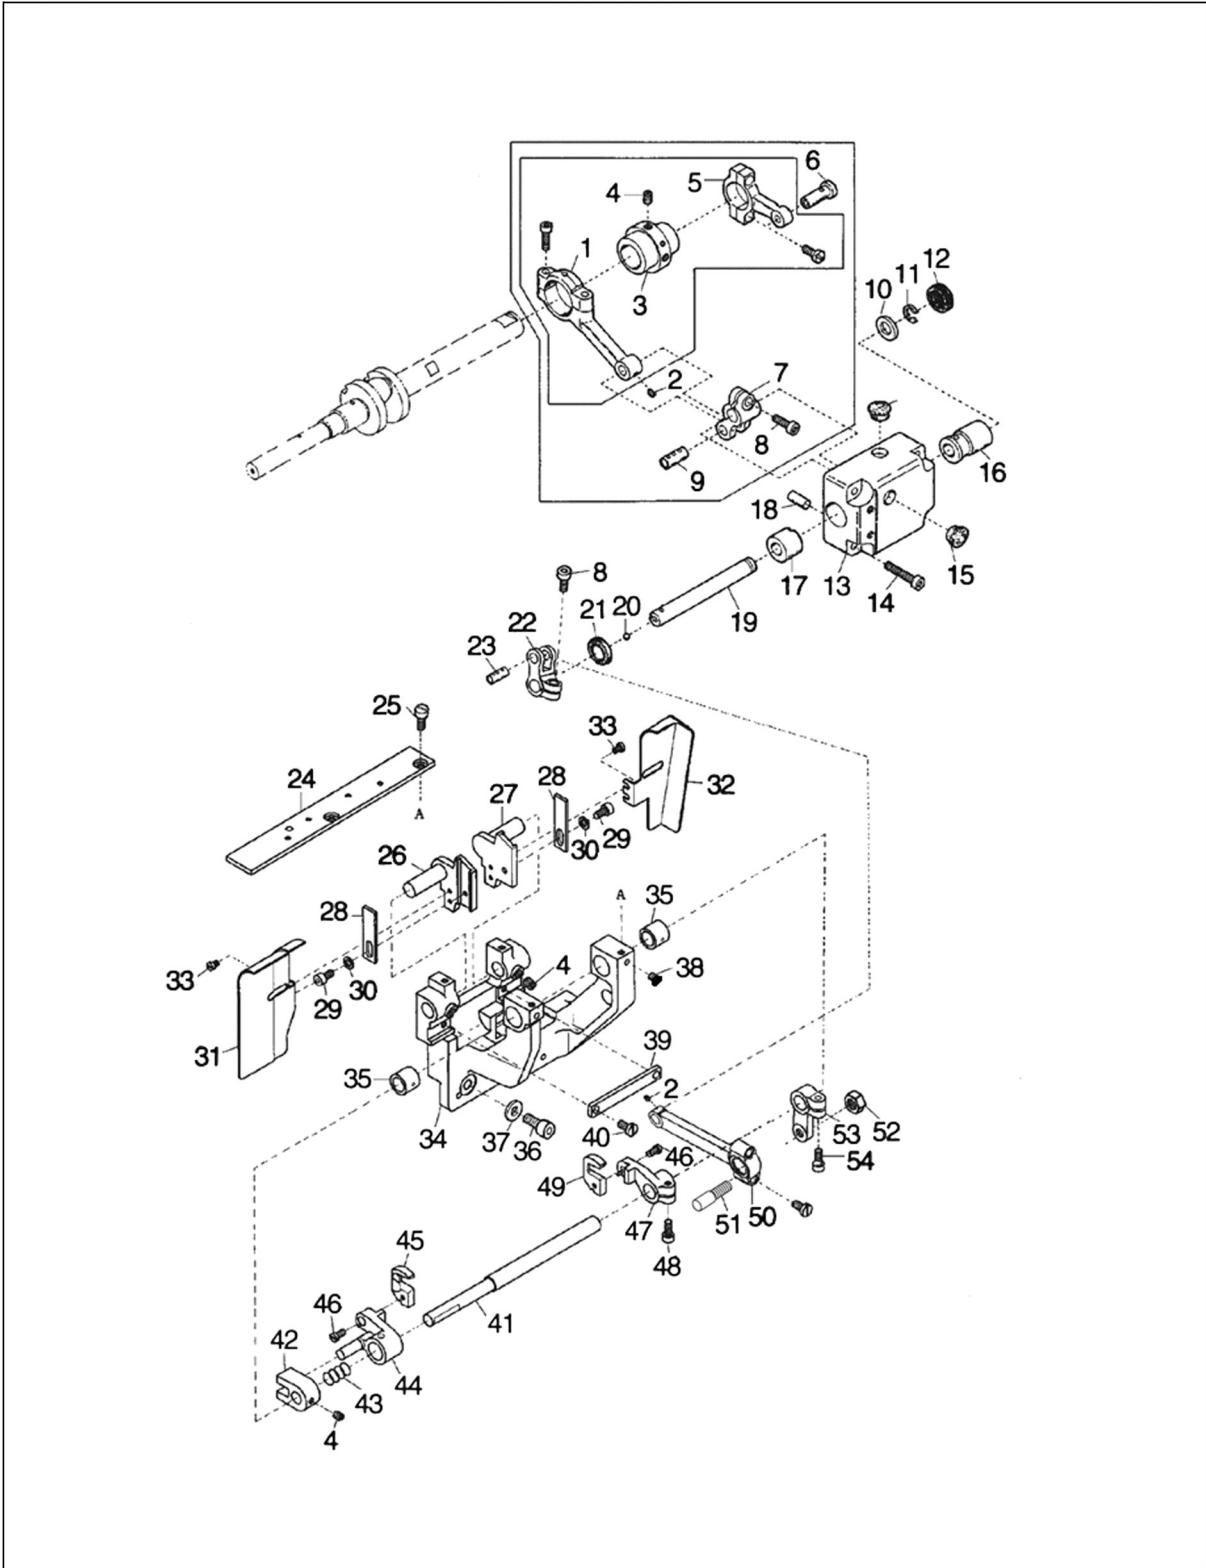

BELT LOOP EXCLUSIVE PARTS (3)

TEXI Treccia parts list

No.	Parts No.	Description	Number
1	10004620	Upper Knife Connecting Rod	1
2	10009240	Screw(M3×4)	2
3	10004619	Eccentric	1
4	10012162	Screw(M5×5)	5
5	10004280	Needle Guard Connecting Rod	1
6	10010935	Pin	1
7	10011477	Upper Knife Driving Shaft Lever(R)	1
8	10011376	Screw(M5×12)	2
9	10011473	Pin	1
10	10010932	Washer	1
11	10009654	Collar	1
12	10010931	Gasket	1
13	20004232	Upper Knife Driving Shaft Bracket	1
14	10012089	Screw(M4×25)	4
15	10013170	Plug	2
16	10011998	Bushing	1
17	10012006	Bushing	1
18	10012013	Pin	2
19	10011997	Upper Knife Driving Shaft	1
20	10012007	Seal Plug	1
21	10010927	Gasket	1
22	10012175	Upper Knife Driving Shaft Lever(L)	1
23	10007548	Pin	1
24	10012208	Plate	1
25	10014441	Screw(M4×6)	2
26	10012173	Lower Knife Holder(L)	1
27	10012168	Lower Knife Holder(R)	1
28	10012169	Lower Knife	2
29	10012553	Screw(M4×8)	2
30	10002954	Washer	2
31	10012241	Chip Guide Cover(L)	1
32	10012170	Chip Guide Cover(R)	1
33	10009747	Screw(SM1/8"×44)	4
34	10012094	Base Bracket	1
35	10012163	Bushing	2
36	10009171	Screw(M6×25)	2
37	10012393	Washer	2
38	10010837	Screw(M4×5)	2
39	10012176	Guide Plate	1
40	10011264	Screw(M4×8)	2