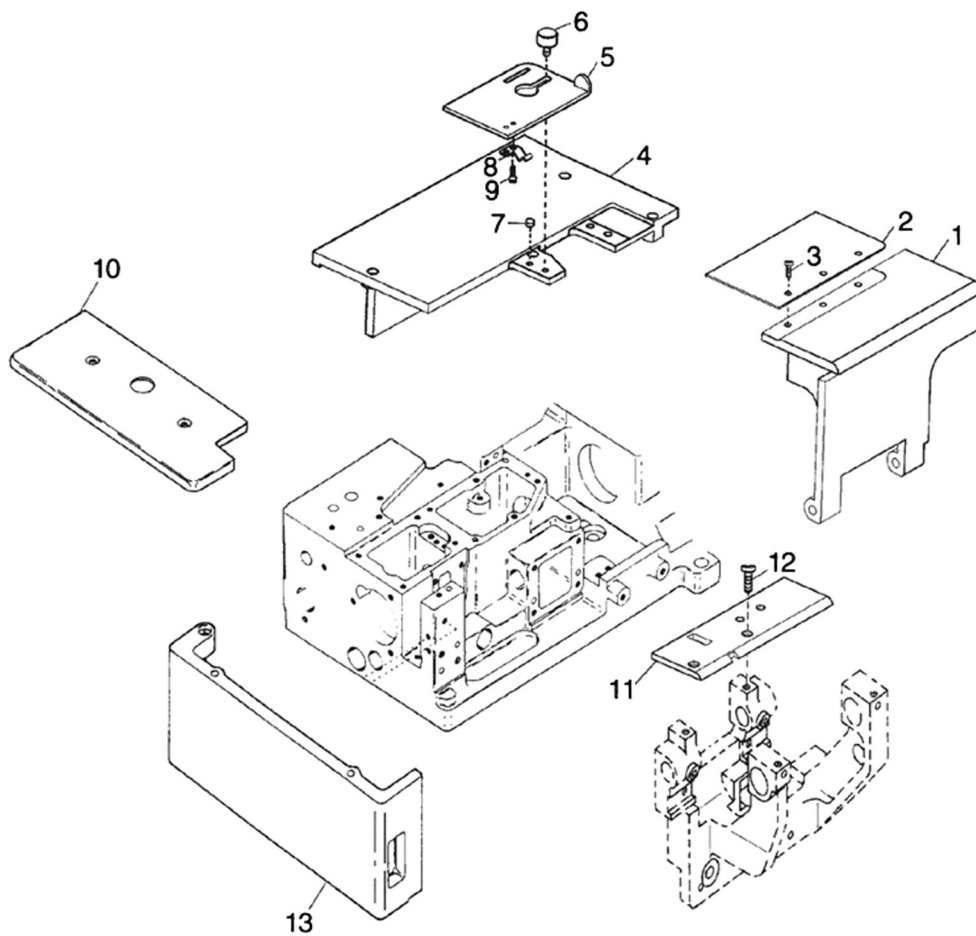

DIRECTLY DRIVING TYPE EXCLUSIVE PARTS

TEXI Treccia parts list

No.	Parts No.	Description	Number
1	10014400	Lower Shaft	1
2	10012166	Oil Pump Driving Worm	1
3	10014495	Main Shaft Sprocket(Lower)	1
4	10013156	Directly Driving Type Mini-Servo Motor	1
5	10000860	Screw(M5×20)	3
6	10005537	Washer	3
7	10003073	Washer	3
8	10012174	Mini-Servo Motor Cover	1
9	10011044	Screw(M4×10)	3
10	10007154	Control Box	1

BELT LOOP EXCLUSIVE PARTS (1)

/ CONVERSION CHART

Main Parts	Needle Clamp	Presser Foot C.Set	Stitch Plate	Main Feed Dog	Slide Cover
Models	针 夹	压脚组件	针板	送料牙	缝台推板
064	10011266	10014243	10011411	10012231	10012233
056	10011608	10012216	10011363	10012212	10012221

TEXI Treccia parts list

No.	Pars No.	Description	Number
1	2003818	Front Cover	1
2	20003817	Front Cover(Upper)	1
3	10012642	Screw(M3.5×7)	3
4	20004081	Cloth Plate(Large)	1
5	*	Slide Cover	1
6	10012223	Screw(M4×8)	1
7	10012222	Pin	1
8	10011265	Spring	1
9	10011877	Screw(M3×3.5)	2
10	20003816	Cloth Plate(Small)	1
11	10012392	Cloth Plate	1
12	10013176	Screw(M4×8)	2
13	20003869	Side Cover	1