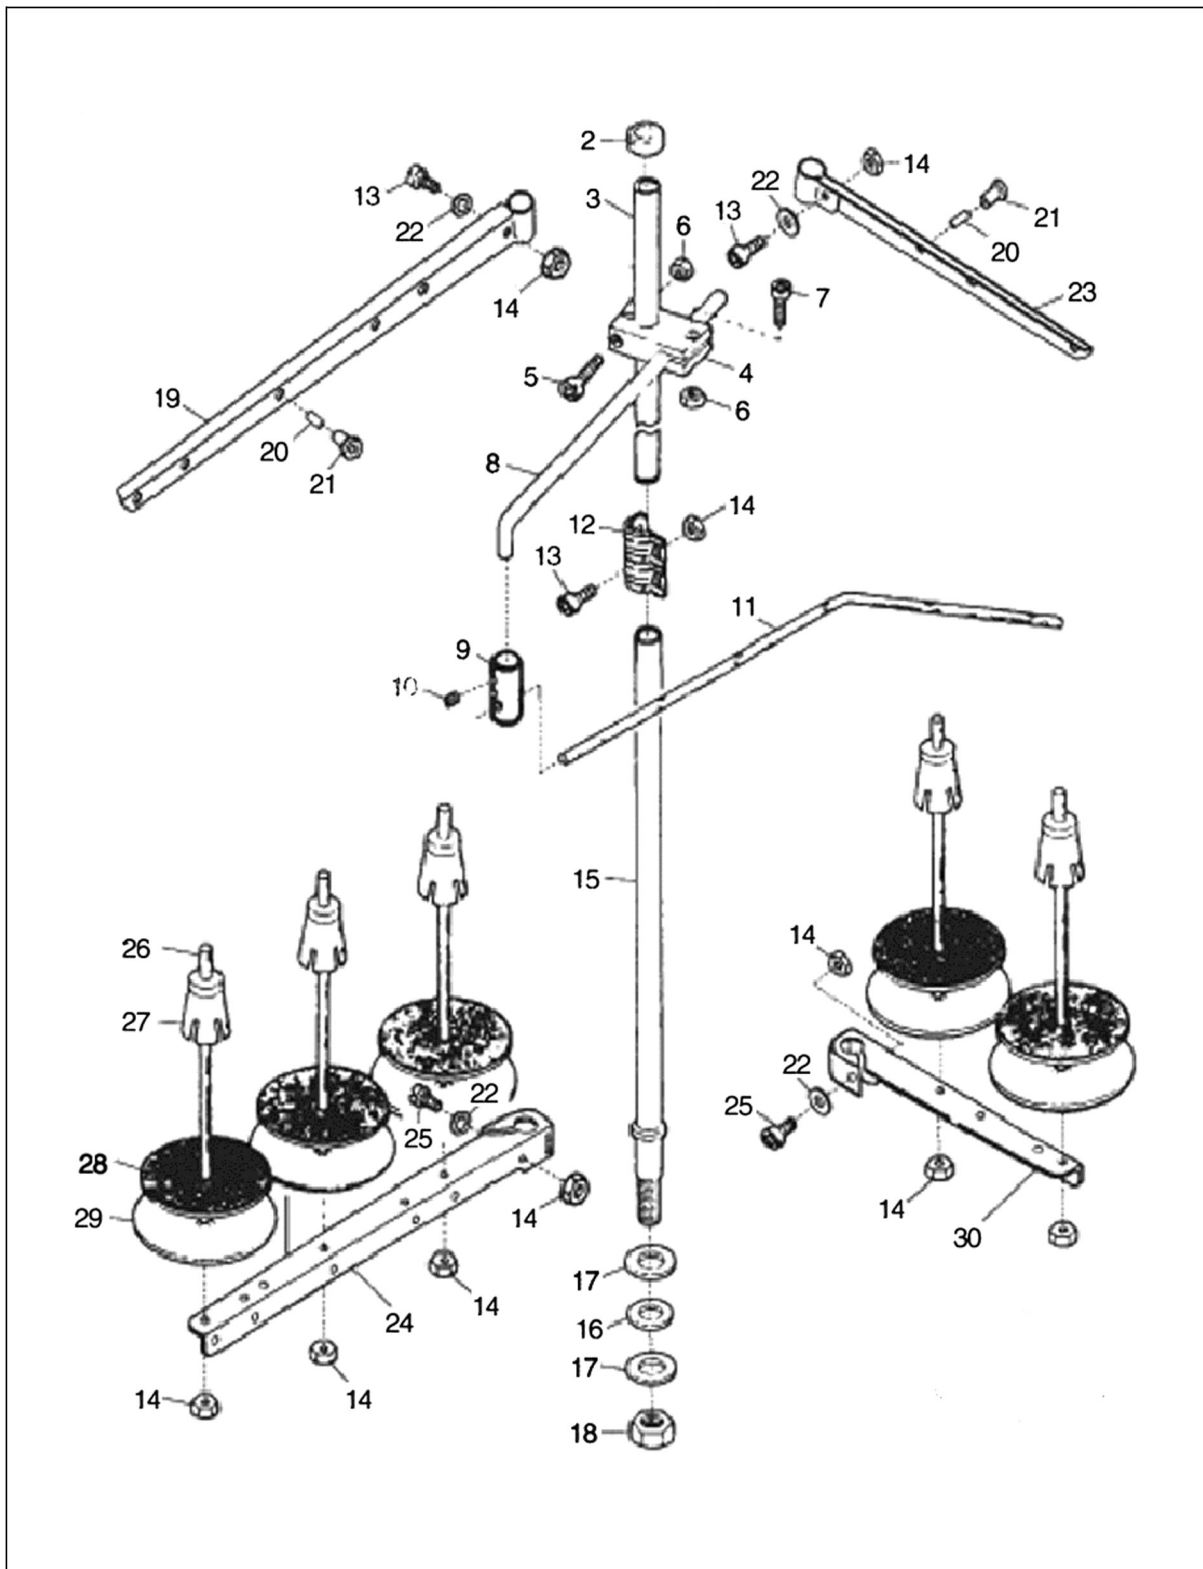

THEAD STAND

No.	Parts No.	Description	Number
1	10004956	Thread Stand	
2	10004282	Column Cop	1
3	10004293	Column Pipe	1
4	10004335	Thread Guide Holder	1
5	10002937	Screw(M4×25)	1
6	10005297	Nut	2
7	10002958	Screw(M4×12)	1
8	10004346	Thread Guide Arm	1
9	10004334	Thread Guide Holder	1
10	10002851	Screw(M6×5)	2
11	10006076	Thread Guide	1
12	10004286	Column Pipe Connector	1
13	10003301	Screw(M5×14)	4
14	10002953	Nut	11
15	10004291	Column Pipe	1
16	10004295	Washer	1
17	10004290	Washer	2
18	10002985	Nut	1
19	10006345	Thread Hanger	1
20	10004289	Thread Guide Pipe	5
21	10004285	Thread Guide Bushing	5
22	10003022	Washer	4
23	10004298	Thread Hanger	1
24	10006351	Thread Hanger	1
25	10003312	Screw(M5×30)	2
26	10004288	Spool Pin	5
27	10004287	Spool Cushion	5
28	10004281	Spool Mat	5
29	10004299	Spool Seat Disc	5
30	10004284	Thread Hanger	1