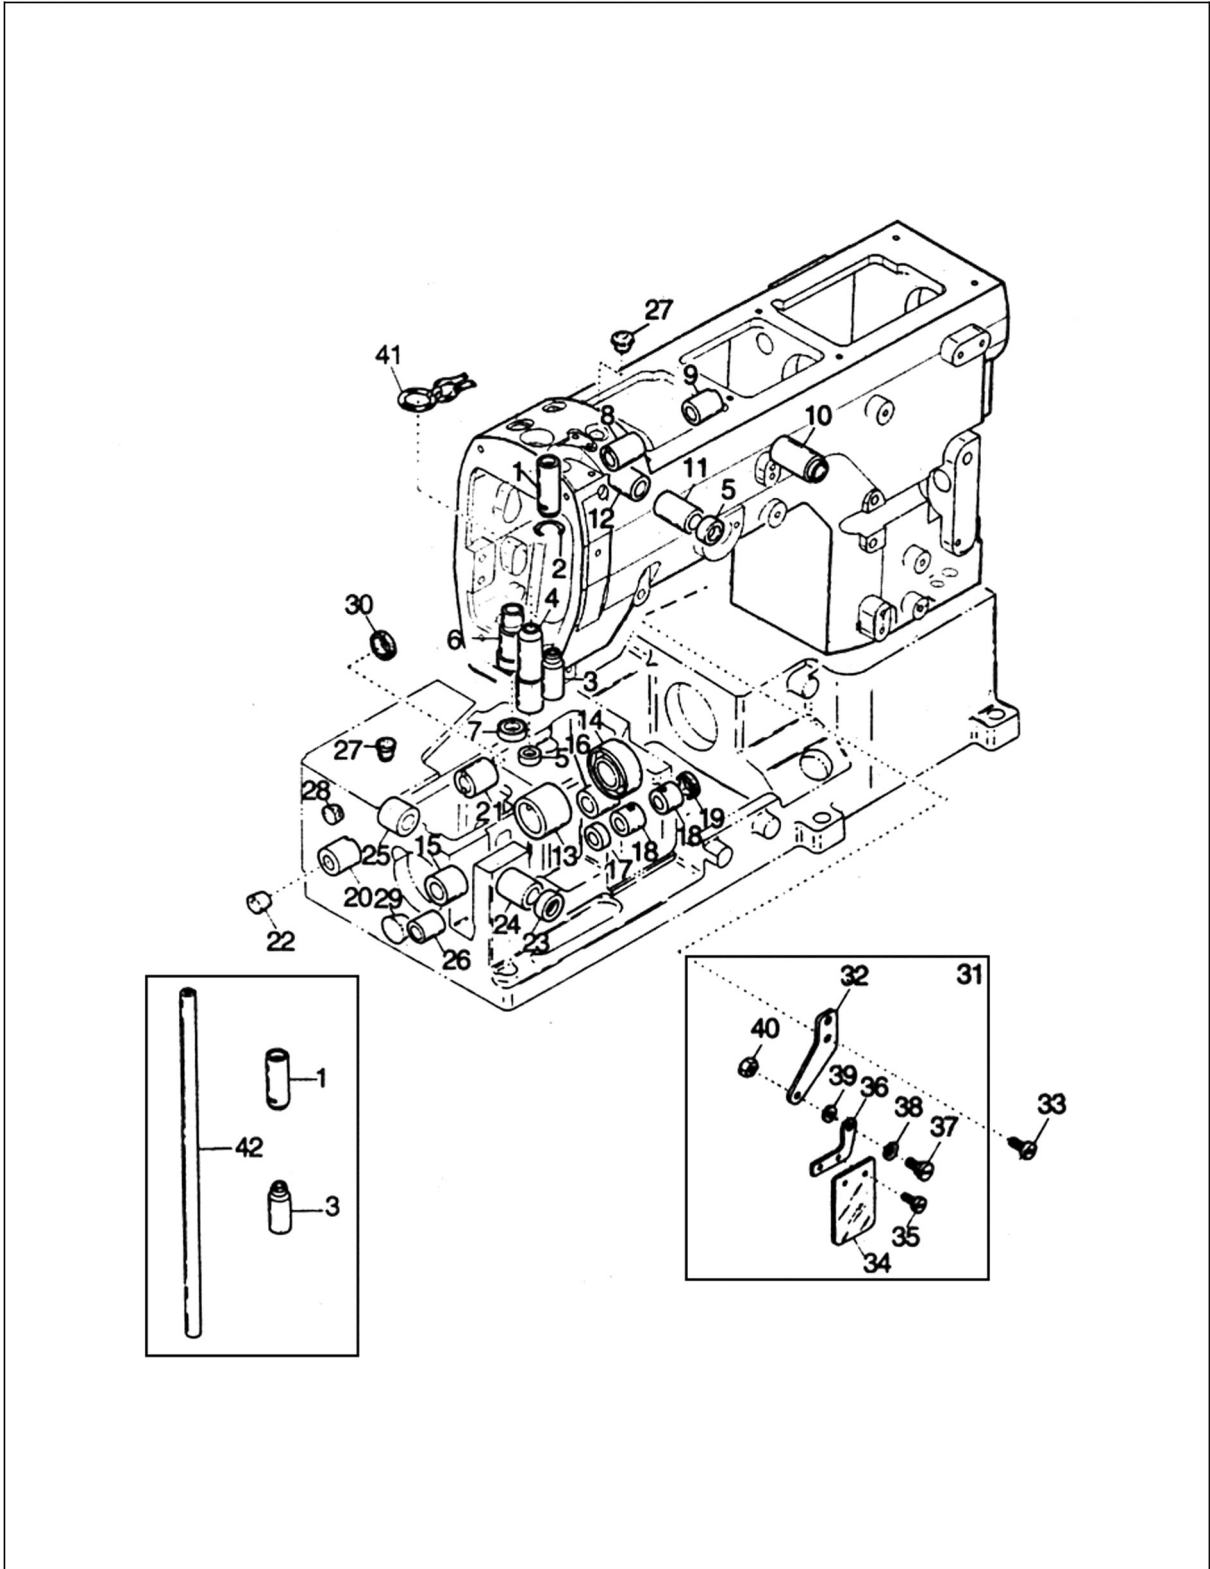

MISCELLANEOUS BUSHINGS & EYE GUARD

TEXI Treccia parts list

No.	Parts No.	Description	Number
1	10011103	Bushing	1
2	10008075	Oil Wick	1
3	10011104	Bushing	1
4	10011108	Bushing	1
5	10011180	Gasket	2
6	10011110	Bushing	1
7	10011657	Gasket	1
8	10011106	Bushing	1
9	10011116	Bushing	1
10	10011105	Bushing	1
11	10011112	Bushing	1
12	10011115	Bushing	1
13	10011113	Bushing	1
14	10010936	Gasket	1
15	10011119	Bushing	1
16	10011117	Bushing	1
17	10014068	Gasket	1
18	10011109	Bushing	2
19	10010931	Gasket	1
20	10011118	Bushing	1
21	10011114	Bushing	1
22	10012053	Plug	1
23	10010927	Gasket	1
24	10011111	Bushing	1
25	10011107	Bushing	1
26	10010836	Bushing	1
27	10013170	Plug	1
28	10011462	Plug	1
29	10014072	Plug	1
30	10011895	Plug	1
31	20002142	Eye Guard,Complete Set	1
32	10011179	Safety Plate Support	1
33	10011618	Screw(M6×9)	1
34	10011164	Safety Plate	1
35	10011176	Screw(SM3/32"×56)	2
36	10011167	Safety Plate Holder	1
37	10011178	Screw(SM11/64"×40)	1
38	10011261	Washer	1
39	10011168	Washer	1
40	10011170	Nut	1
41	10008075	Oil Wick	1
42	10011623	Needle Bar	1