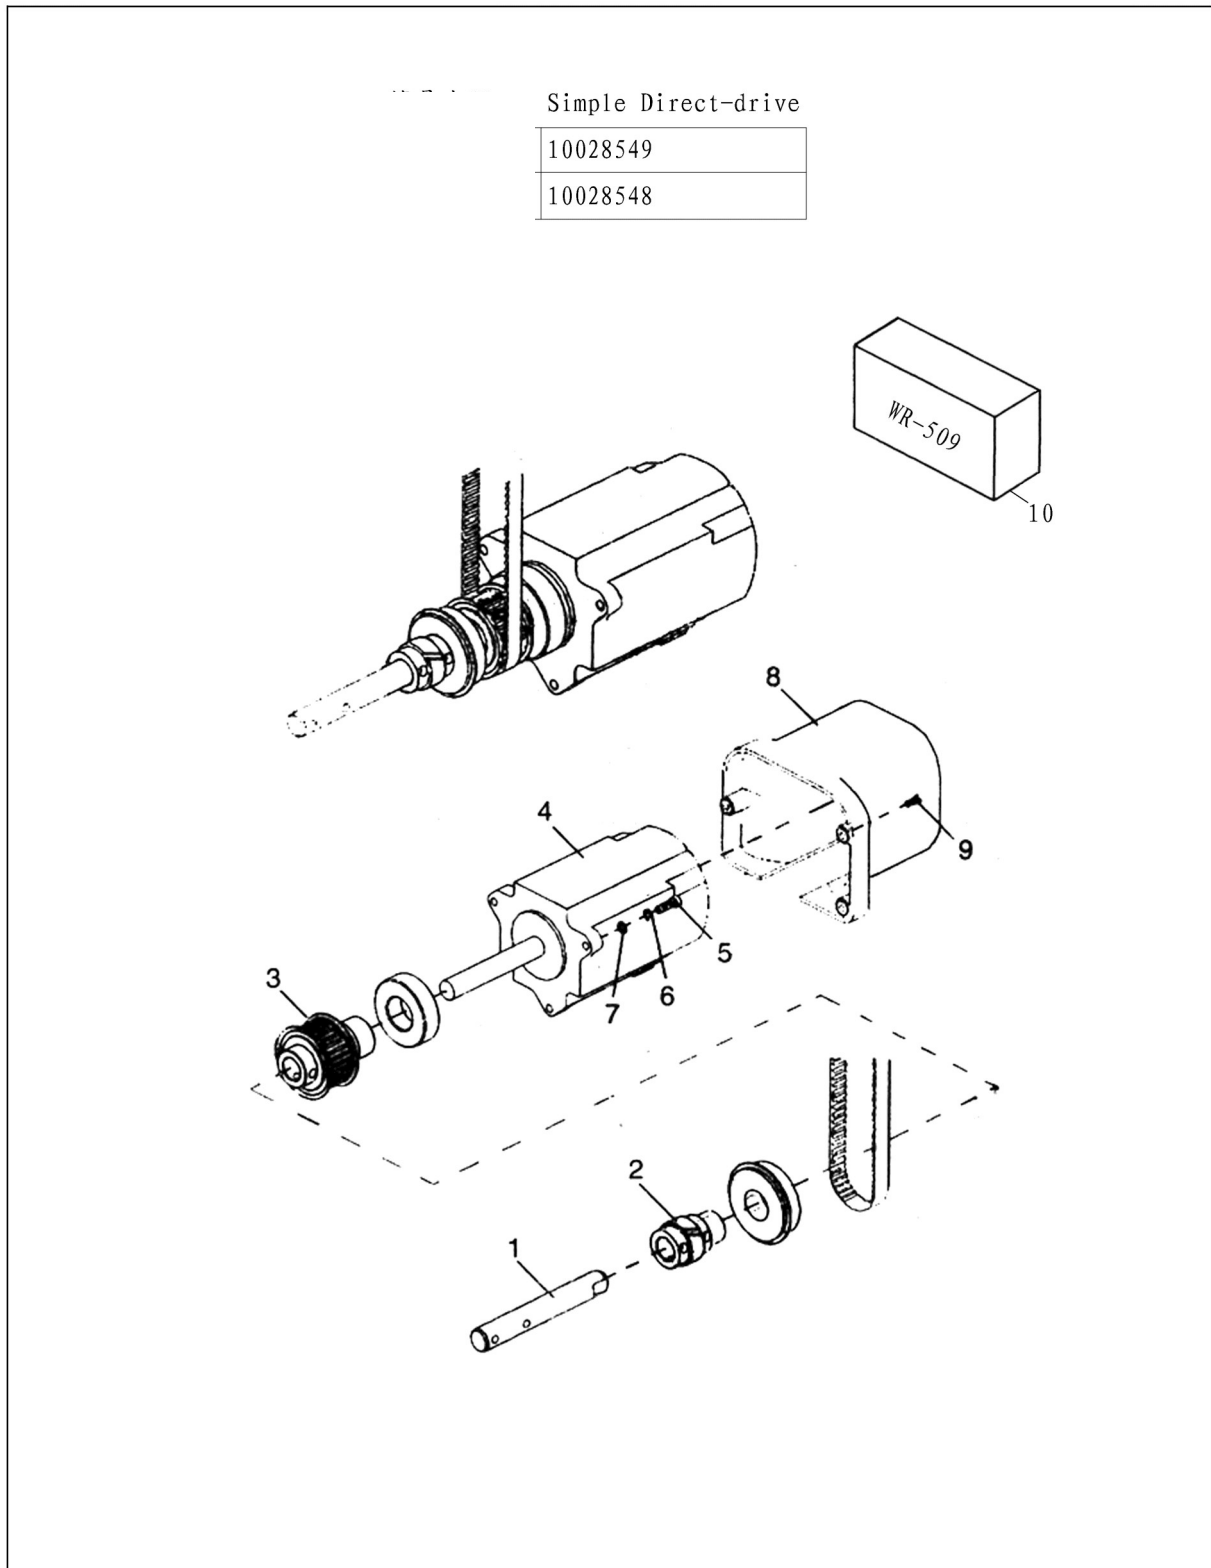

DIRECTLY DRIVING TYPE EXCLUSIVE PARTS

TEXI Treccia parts list

No.	Parts No.	Description	Number
1	10014400	Lower Shaft	1
2	10012166	Oil Pump Driving Worm	1
3	10014495	Main Shaft Sprocket(Lower)	1
4	10013156	Directly Driving Type Mini-Servo Motor	1
5	10000860	Screw(M5×20)	3
6	10005537	Washer	3
7	10003073	Washer	3
8	10012174	Mini-Servo Motor Cover	1
9	10011044	Screw(M4×10)	3
10	10007154	Control Box	1