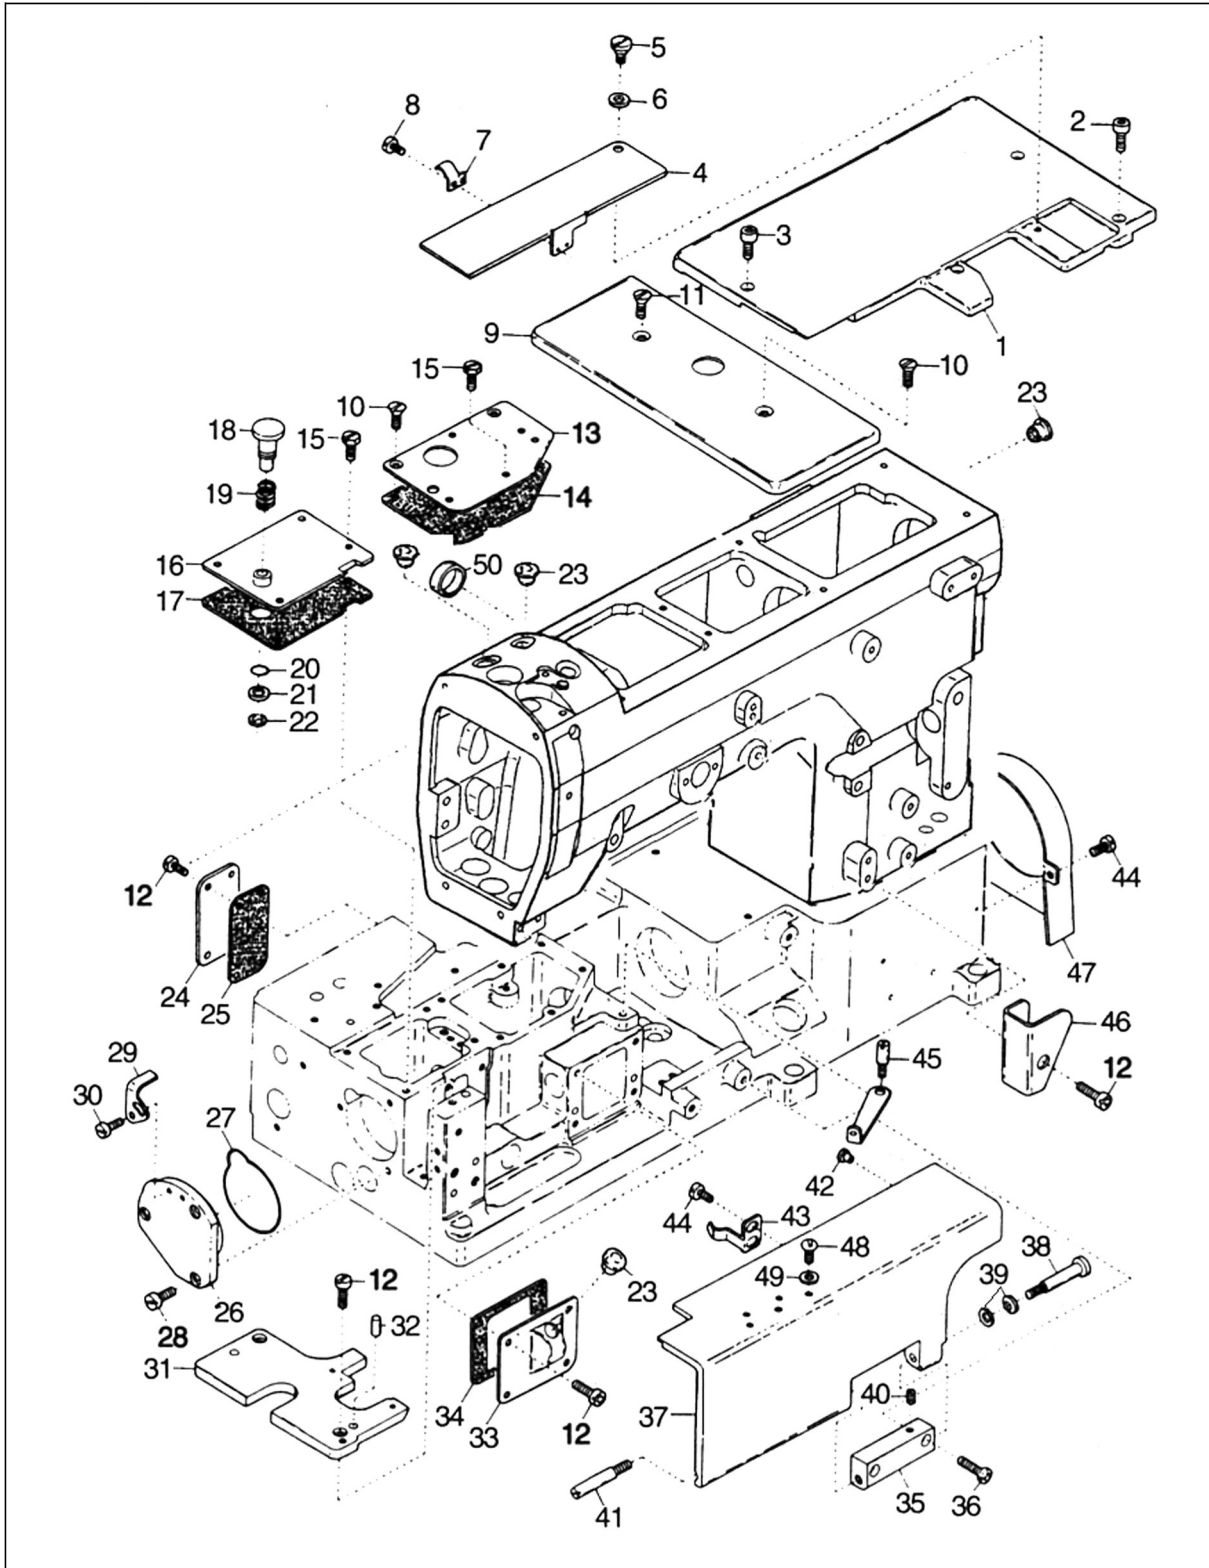

(2)

MISCELLANEOUS COVERS (2)

2. Miscellaneous covers B

No.	Parts No.	Description	Number
1	20003696	Cloth plate	
2	10003138	Screw(M4×16)	3
3	10005692	Screw(M4×10)	1
4	10014058	Looper Thead Take-up Cover	1
5	10011253	Screw	1
6	10011261	Washer	1
7	10011250	Spring	1
8	10011257	Screw(M3×2.5)	2
9	20003693	Cloth Plate	1
10	10011049	Screw(M4×8)	3
11	10010999	Screw(M4×15)	1
12	10011264	Screw(M4×8)	10
13	10011043	Bed Top Cover	1
14	10011008	Bed Top Cover Gasket	1
15	10011005	Screw(M4×9)	8
16	10010792	Bed Top Cover	1
17	10011045	Gasket	1
18	10010830	Pin	1
19	10010791	Spring	1
20	10010796	O-ring	1
21	10010835	Washer	1
22	10007895	Collar	1
23	10013170	Plug	7
24	10011042	Bed Rear Cover	1
25	10011046	Bed Rear Cover Gasket	1
26	10011255	Ball Bearing Housing	1
27	10011000	Gasket	1
28	10011044	Screw(M4×10)	3
29	10011256	Pushbutton Stop	1
30	10010837	Screw(M4×5)	2
31	10010829	Stitch Plate Support	1
32	10013872	Pin	2
33	10011047	Bed Front Cover	1
34	10011007	Bed Front Cover Gasket	1
35	20003695	Front Cover Hinge	1
36	10010688	Screw(M4×16)	2
37	20003694	Front Cover	1
38	10011247	Screw	1
39	10010793	Washer	2
40	10009074	Screw(M4×4)	1