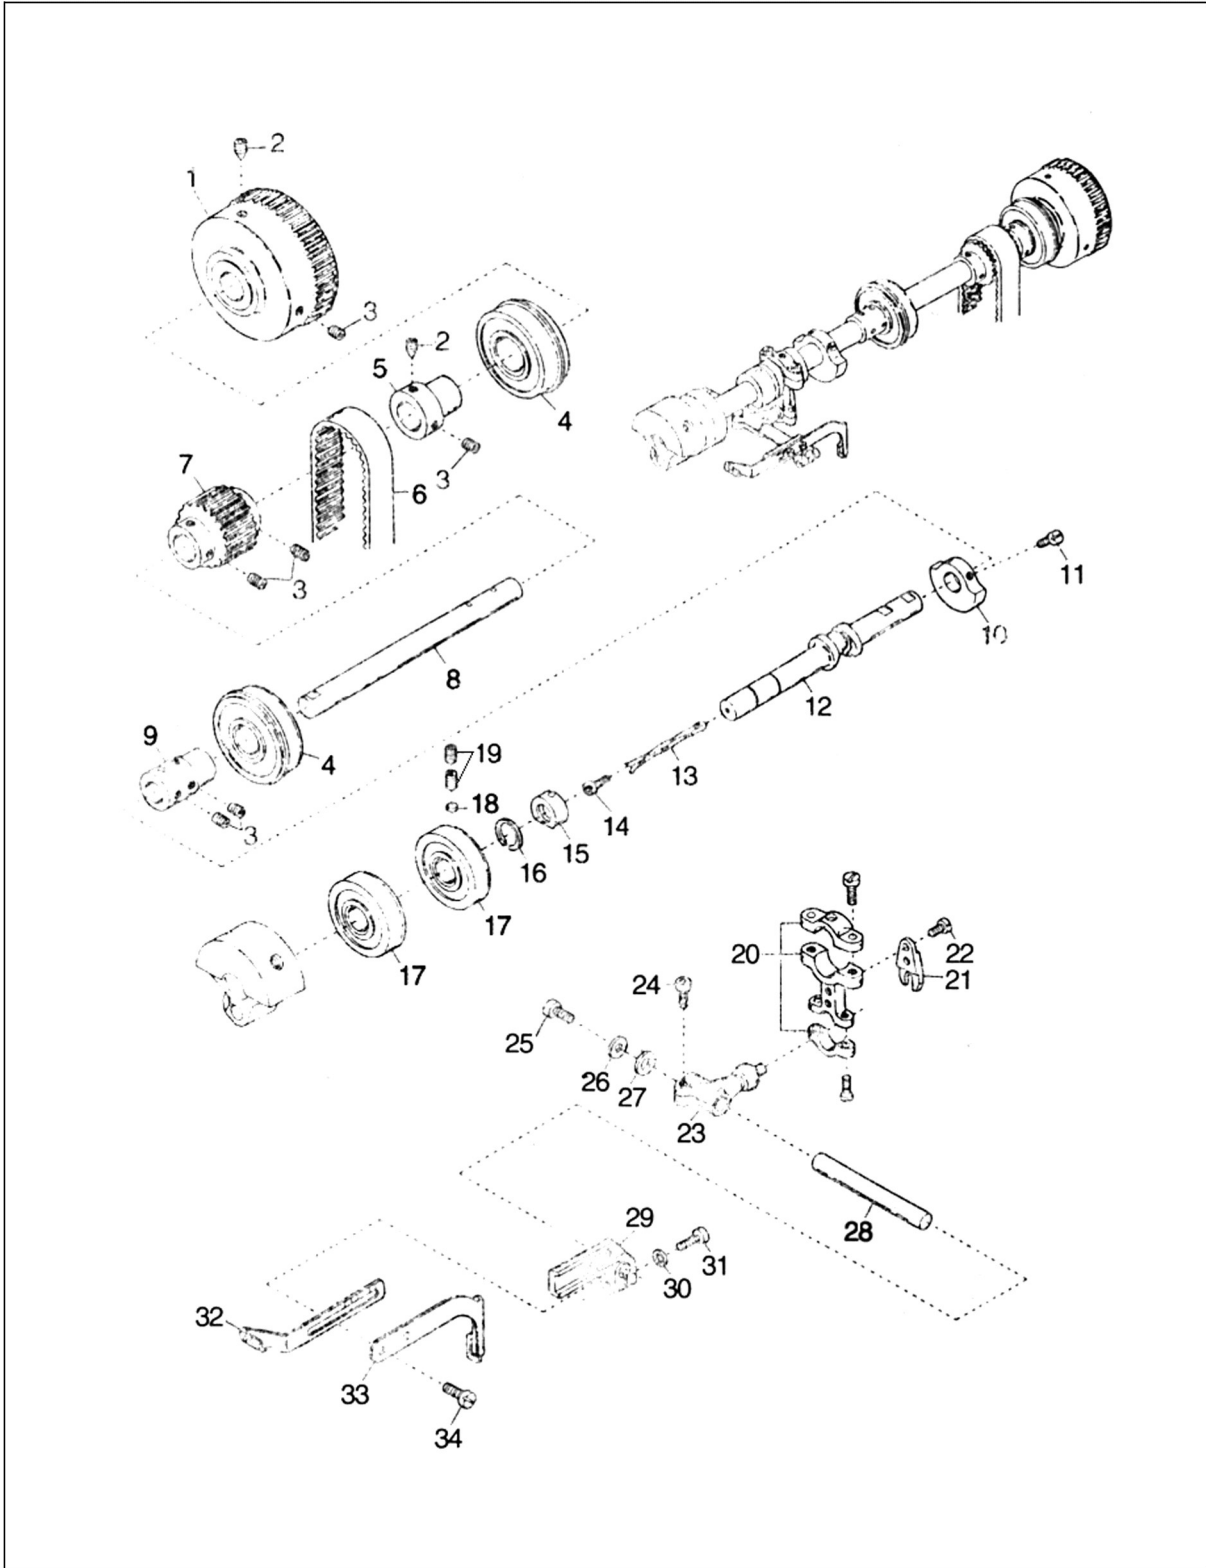

UPPER SHAFT & NEEDLE THREAD TADKE-UP MECHANISM

TEXI Treccia parts list

No.	Parts No.	Description	Number
1	20003698	Hand wheel	1
2	10011966	Screw(M6×8)	2
3	10010907	Screw(M6×6)	10
4	10025881	Bearing	2
5	10010950	Collar	1
6	10008146	Timing Belt(Upper)	1
7	10010952	Upper Shaft Sprocher	1
8	10011163	Upper Shaft	1
9	10011172	Upper Shaft Joint	1
10	10010955	Counterweight(Small)	1
11	10011264	Screw(M4×8)	2
12	10004407	Upper Crankshaft	1
13	10008063	Oil Wick	1
14	10011069	Screw(M4×4)	1
15	10011072	Oil Sleeve	1
16	10003290	Collar	1
17	10025896	Bearing	2
18	10011174	Pulg	1
19	10011177	Screw(M6×5)	2
20	10004406	Connecting Rod	1
21	10011052	Guide Fork	1
22	10011068	Screw(SM1/8"×44)	2
23	10004409	Driving Lever	1
24	10009008	Screw(M6×16)	1
25	10010953	Screw(M5×10)	1
26	10010954	Washer	1
27	10011171	Washer	1
28	10010959	Driving Shaft	1
29	10010956	Bracket	1
30	10005537	Washer	1
31	10010958	Screw(M5×14)	1
32	10010960	Needle Thread Take-up	1
33	10010957	Top Cover Thread Take-up	1
34	10013159	Screw(M3.5×7.5)	2