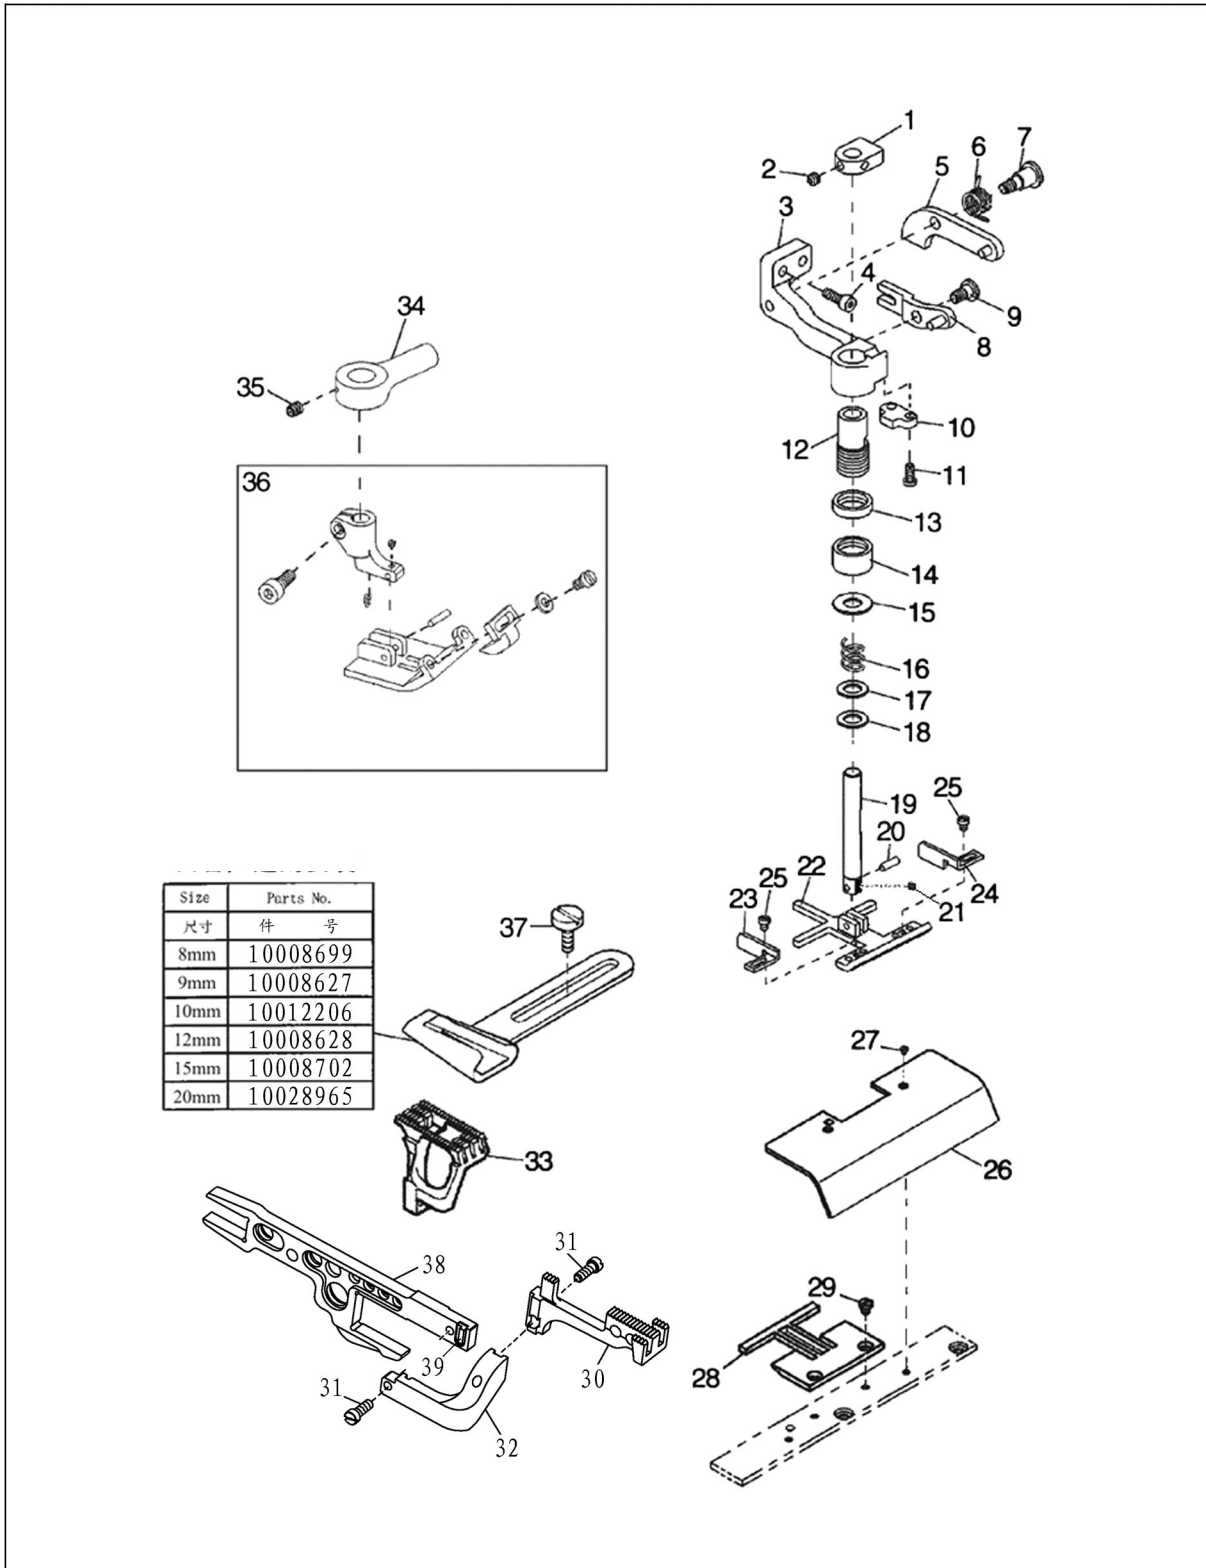

BELT LOOP EXCLUSIVE PARTS (2)

TEXI Treccia parts list

No.	Parts No.	Description	Number
1	10012214	Collar	1
2	10009074	Screw(M4×4)	2
3	10012213	Support Bracket	1
4	10014395	Screw(M4×14)	2
5	10012226	Lifter Link Lever	1
6	10012196	Spring	1
7	10012227	Screw(M5×6)	1
8	10012198	Wrench	1
9	10012195	Screw	1
10	10012217	Guide Plate	1
11	10011054	Screw(M3.5×10)	2
12	10012193	Bushing	1
13	10012197	Nut	1
14	10012199	Lock Nut	1
15	10011339	Washer	1
16	10012210	Spring	1
17	10010932	Washer	1
18	10010231	Washer	1
19	10012215	Pin	1
20	10012205	Pin	1
21	10010196	Screw	1
22	10012228	Presser Foot Bottom	1
23	10012218	Guide(L)	1
24	10012220	Guide(R)	1
25	10009747	Screw	2
26	10012391	Guide Cover	1
27	10012211	Screw(M3.5×4)	2
28	10012209	Plate	1
29	10012211	Screw(M3.5×4)	2
30	10012207	Feed Dog	1
31	10011054	Screw(M3.5×10)	2
32	10012204	Bracket	1
33	10012212	Main Feed Dog	1
34	10012192	Lever	1
35	10009074	Screw(M4×4)	2
36	10012216	Presser Foot Ass'Y	1
37	10011379	Screw(M5×7.5)	1
38	10006742	Feed Bar, C.Set	1
39	10005090	Guide Plate	1