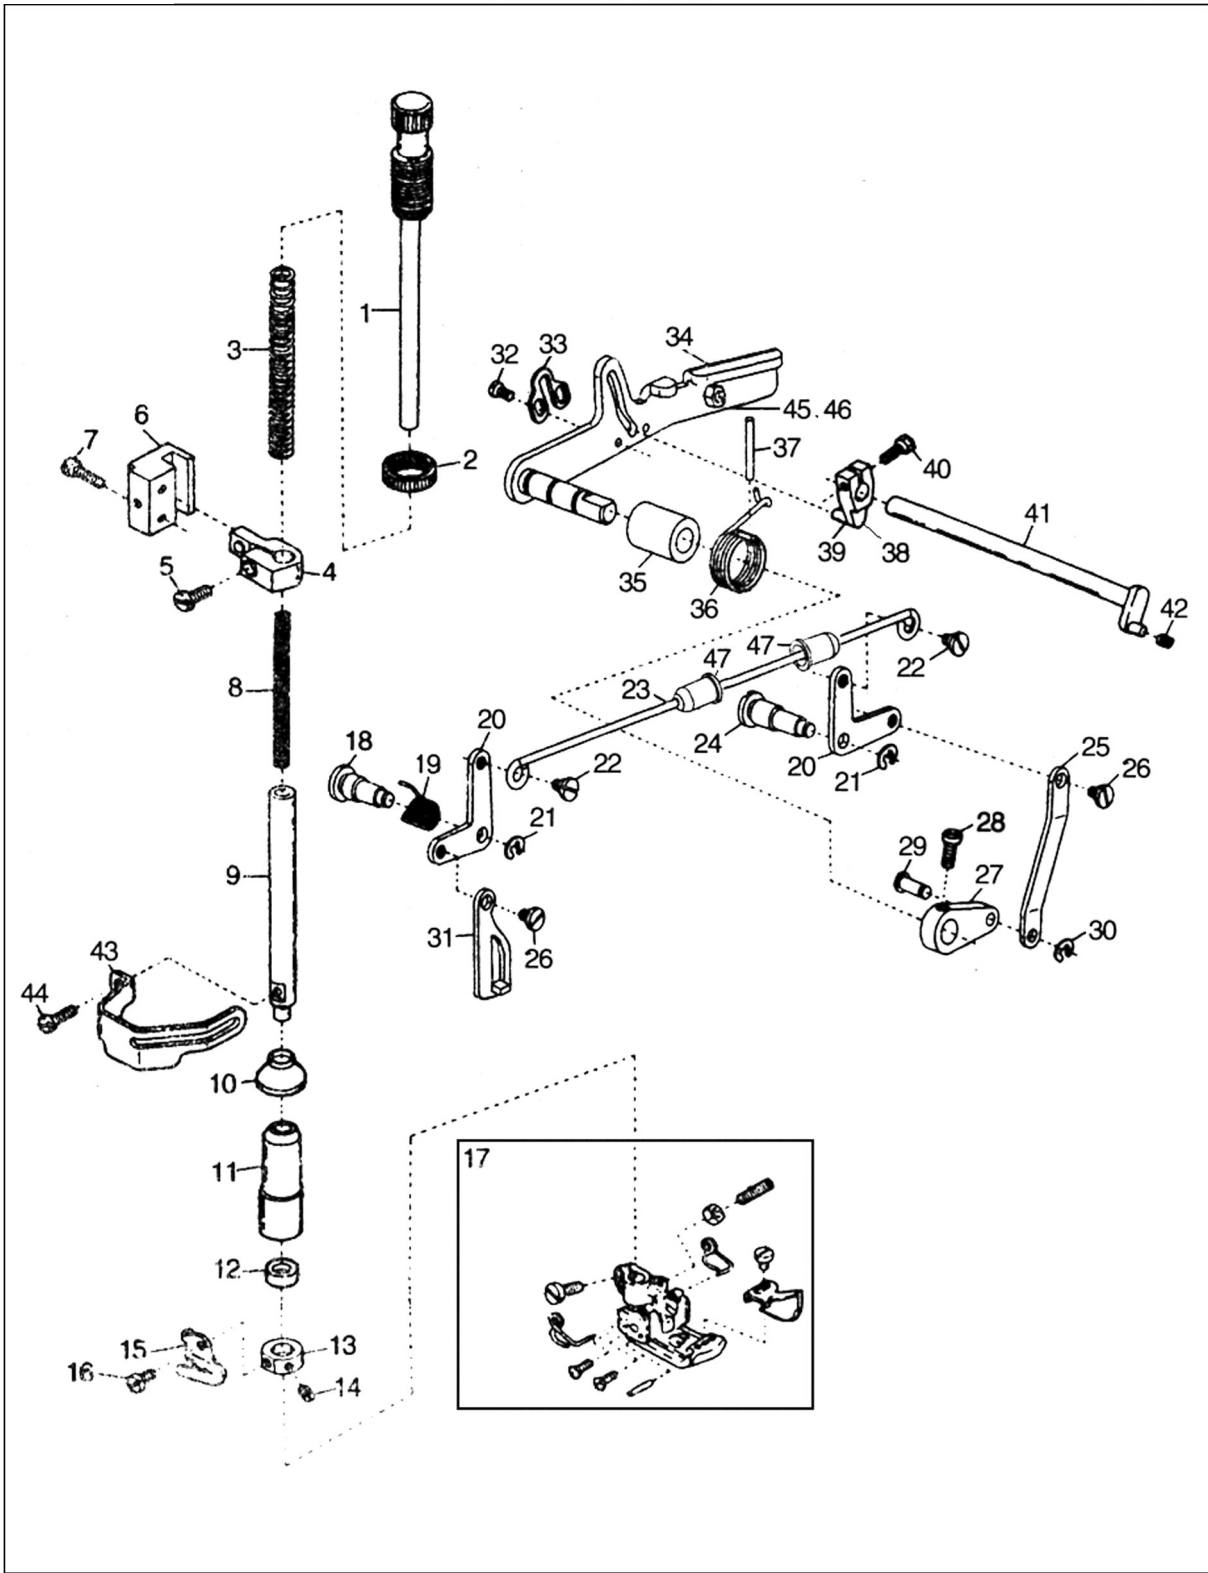

PRESSER FOOT MECHANISM

TEXI Treccia parts list

No.	Parts No.	Description	Number
2	10011913	Nut	1
3	10010492	Spring	1
4	10011879	Presser Bar Connecting Bracket	1
5	10009037	Screw(M4×12)	1
6	10011883	Presser Bar Guide	1
7	10013732	Screw(SM11/64"×40)	2
8	10011888	Spring	1
9	10011885	Presser Bar	1
10	10011457	Oil Protector Cover	1
11	10011108	Bushing	1
12	10011180	Gasket	1
13	10011878	Collar	1
14	10011887	Screw(SM9/64"×40)	2
15	10011912	Cutter	1
16	10011877	Screw(M3×3.5)	1
17	10014315	Presser Foot, Complete Set	1
18	10010521	Pin	1
19	10010493	Spring	1
20	10010463	Presser Foot Lever	2
21	10010649	Collar	2
22	10013217	Screw(SM3/16"×40)	2
23	10010464	Presser Foot Rod	1
24	10010524	Pin	1
25	10010468	Connecting Plate	1
26	10003496	Screw	2
27	10010458	Lifter Lever	1
28	10011664	Screw(SM15/64"×28)	1
29	10011886	Pin	1
30	10003248	Collar	1
31	10010487	Lifter Link Plate	1
32	10010904	Screw(SM9/64"×40)	2
33	10011889	Lifter Lever Stop	1
34	10010469	Lifter Lever	1
35	10011105	Bushing	1
36	10010495	Spring	1
37	10002772	Pin	1
38	10011617	Tension Release Lever	1
39	10011628	Pin	1
40	10011625	Screw(SM11/64"×40)	1
41	10014069	Tension Release Shaft	1
42	10011880	Spring	1
43	10011881	Finger Guard	1
44	10011882	Screw(M3×4.6)	1
45	10011884	Pin	1
46	10003084	Nut	1
47	10004599	Seal Pulg	2