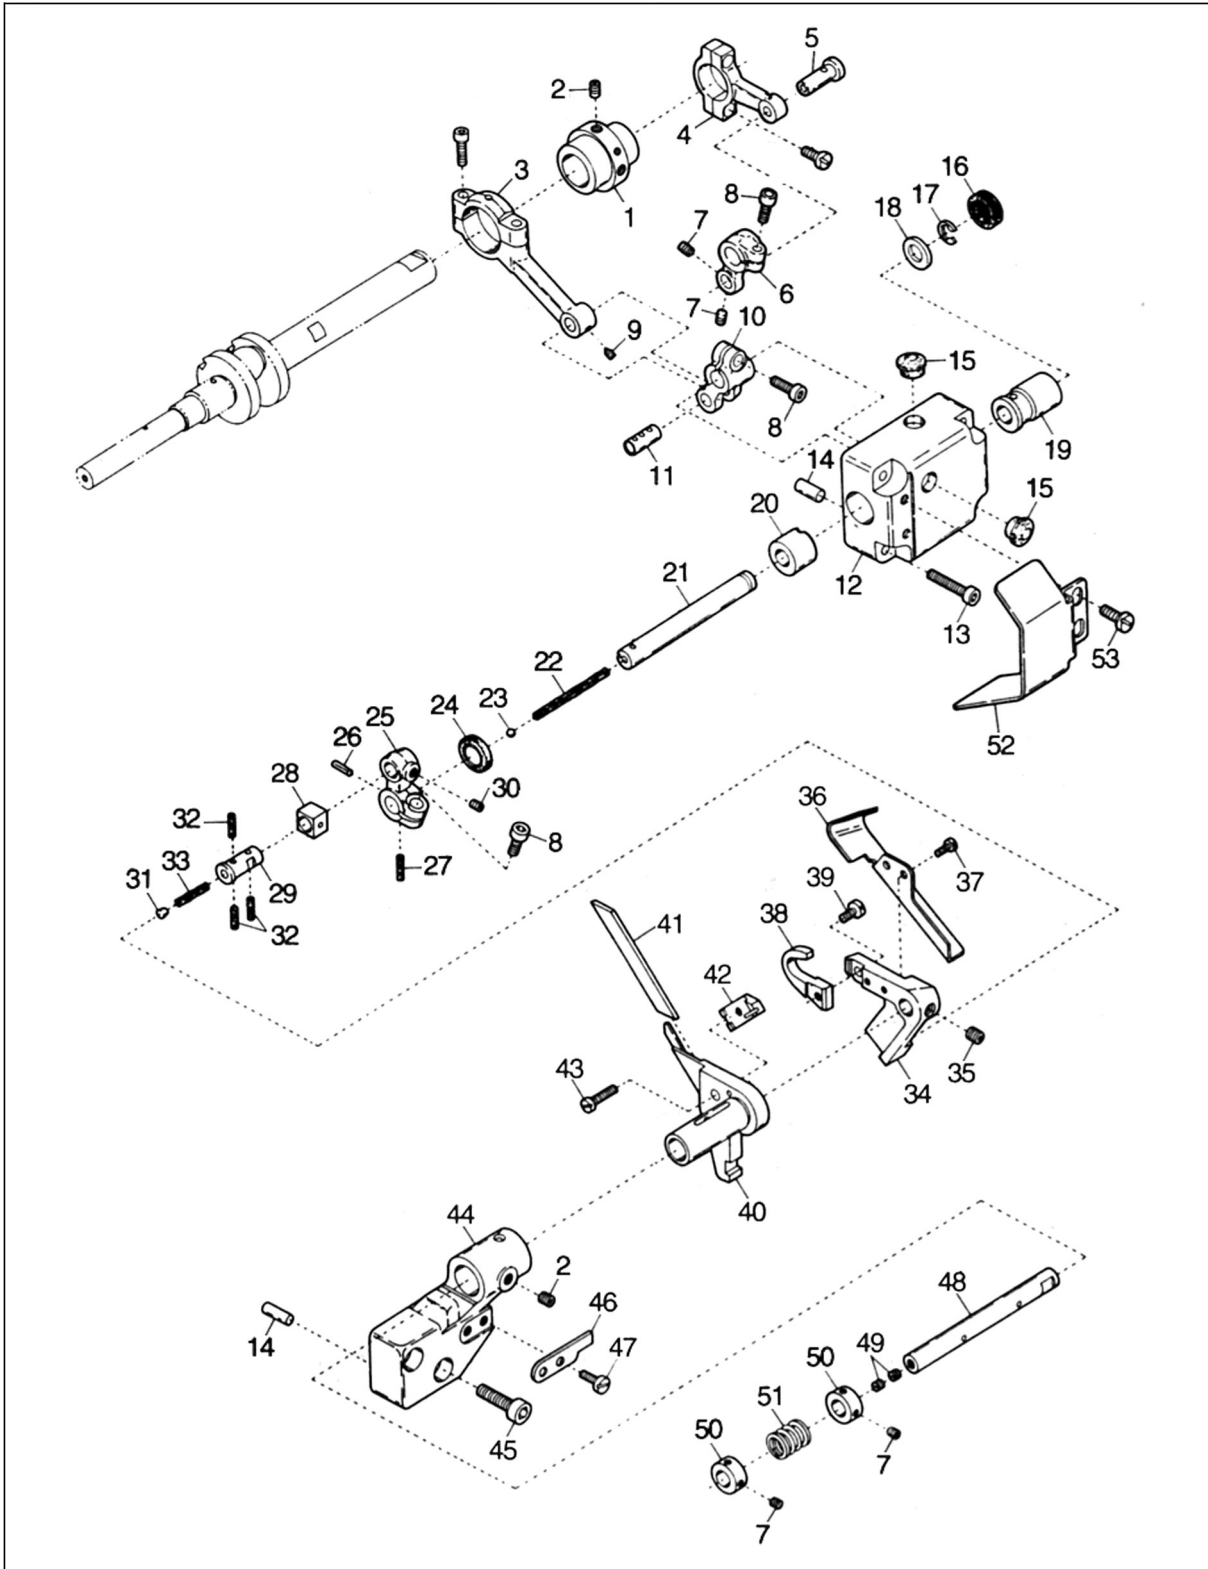

JACKET EXCLUSIVE PARTS (2)

TEXI Treccia parts list

No.	Parts No.	Description	Number
1	10004619	Upper Knife Eccentric	1
2	10012162	Screw(M5×5)	3
3	10004620	Upper Knife Connecting Rod	1
4	10004280	Needle Guard Connecting Rod	1
5	10010935	Pin	1
6	10010930	Needle Guard Driving Shaft Arm	1
7	10010196	Screw(M3×3)	6
8	10011376	Screw(M5×12)	3
9	10009240	Screw(M3×4)	1
10	10011477	Upper Knife Driving Shaft Lever(Right)	1
11	10011473	Pin	1
12	20004232	Upper Knife Driving Shaft Bracket	1
13	10012089	Screw(M4×25)	4
14	10012013	Pin	4
15	10013170	Plug	2
16	10010931	Gasket	1
17	10009654	Collar	1
18	10010932	Washer	1
19	10011998	Bushing	1
20	10012006	Bushing	1
21	10011997	Upper Knife Driving Shaft Lever(Left)	1
22	10008063	Oil Wick	1
23	10012007	Seal Plug	1
24	10010927	Gasket	1
25	10011851	Upper Knife Driving Shaft	1
26	10002778	Pin	1
27	10011856	Oil Wick	1
28	10011862	Upper Knife Connecting Block	1
29	10011813	Pin	1
30	10009074	Screw(M4×4)	1
31	10004788	Seal Plug	1
32	10008071	Oil Wick	3
33	10008095	Oil Wick	1
34	10012008	Upper Knife Holder	1
35	10010907	Screw(M6×6)	1
36	10012009	Chip Guard	1
37	10009600	Screw(M3×6)	2
38	10012002	Upper Knife	1
39	10009586	Screw(SM9/64"×40)	1
40	10012011	Lower Knife Holder	1