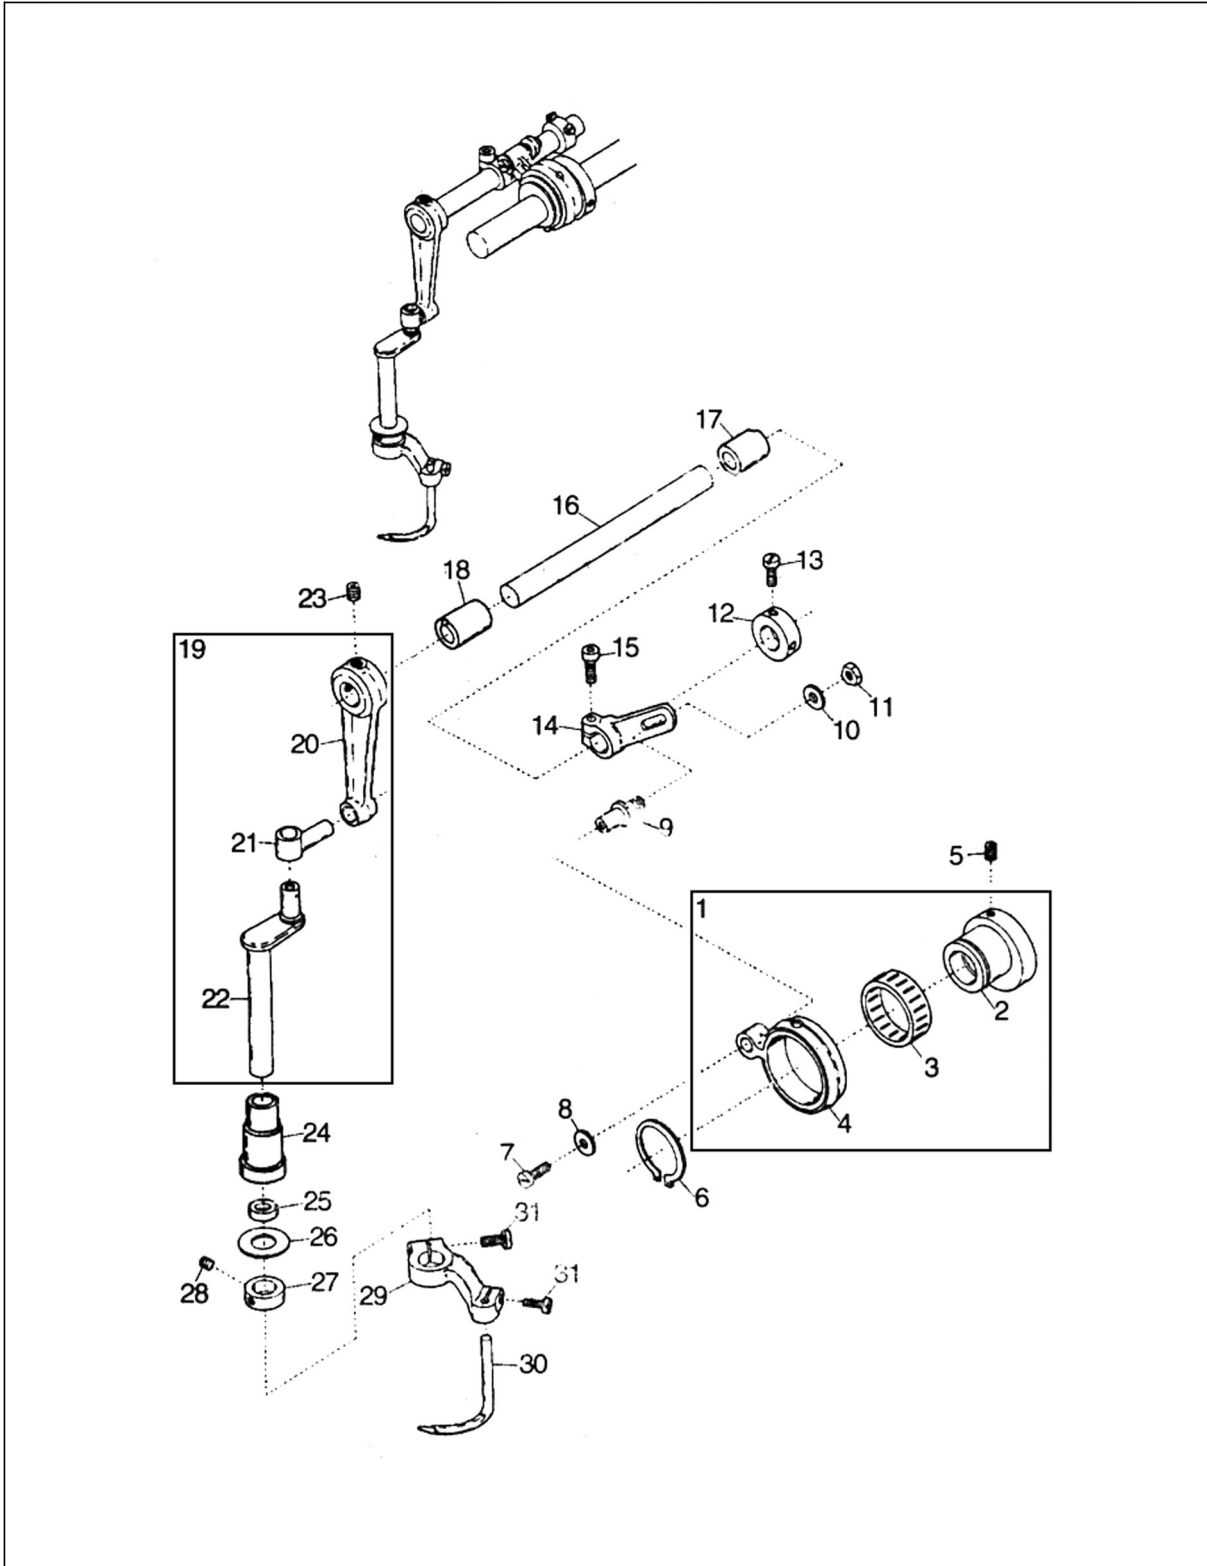

SPERADER MECHANISM

TEXI Treccia parts list

No.	Parts No.	Description	Number
1	2001428	Connecting rod	1
2	10011074	Eccentric	1
3	10007400	Bearing	1
4	10011071	Connecting Rod	1
5	10012162	Screw(M5×5)	2
6	10007935	Collar	1
7	10011005	Screw(M4×9)	1
8	10011055	Washer	1
9	10011053	Pin	1
10	10012393	Washer	1
11	10003084	Nut	1
12	10013016	Collar	1
13	10013015	Screw(SM11/64"×40)	2
14	10011073	Adjusting Lever	1
15	10009008	Screw(M6×16)	1
16	10011658	Driving Shaft	1
17	10011116	Bushing	1
18	10011106	Bushing	1
19	10007588	Needle Bar Rocking Arm,Complete Set	1
20	10011666	Rocking Arm	1
21	10011651	Rocking Pin	1
22	10011656	Spreader Bar	1
23	10010907	Screw(M6×6)	2
24	10011110	Bushing	1
25	10011657	Gasket	1
26	10011665	Washer	1
27	10011722	Collar	1
28	10011887	Screw(SM9/64"×40)	2
29	10011659	Spreader Holder	1
30	10011662	Spreader	1
31	10009037	Screw(M4×12)	2