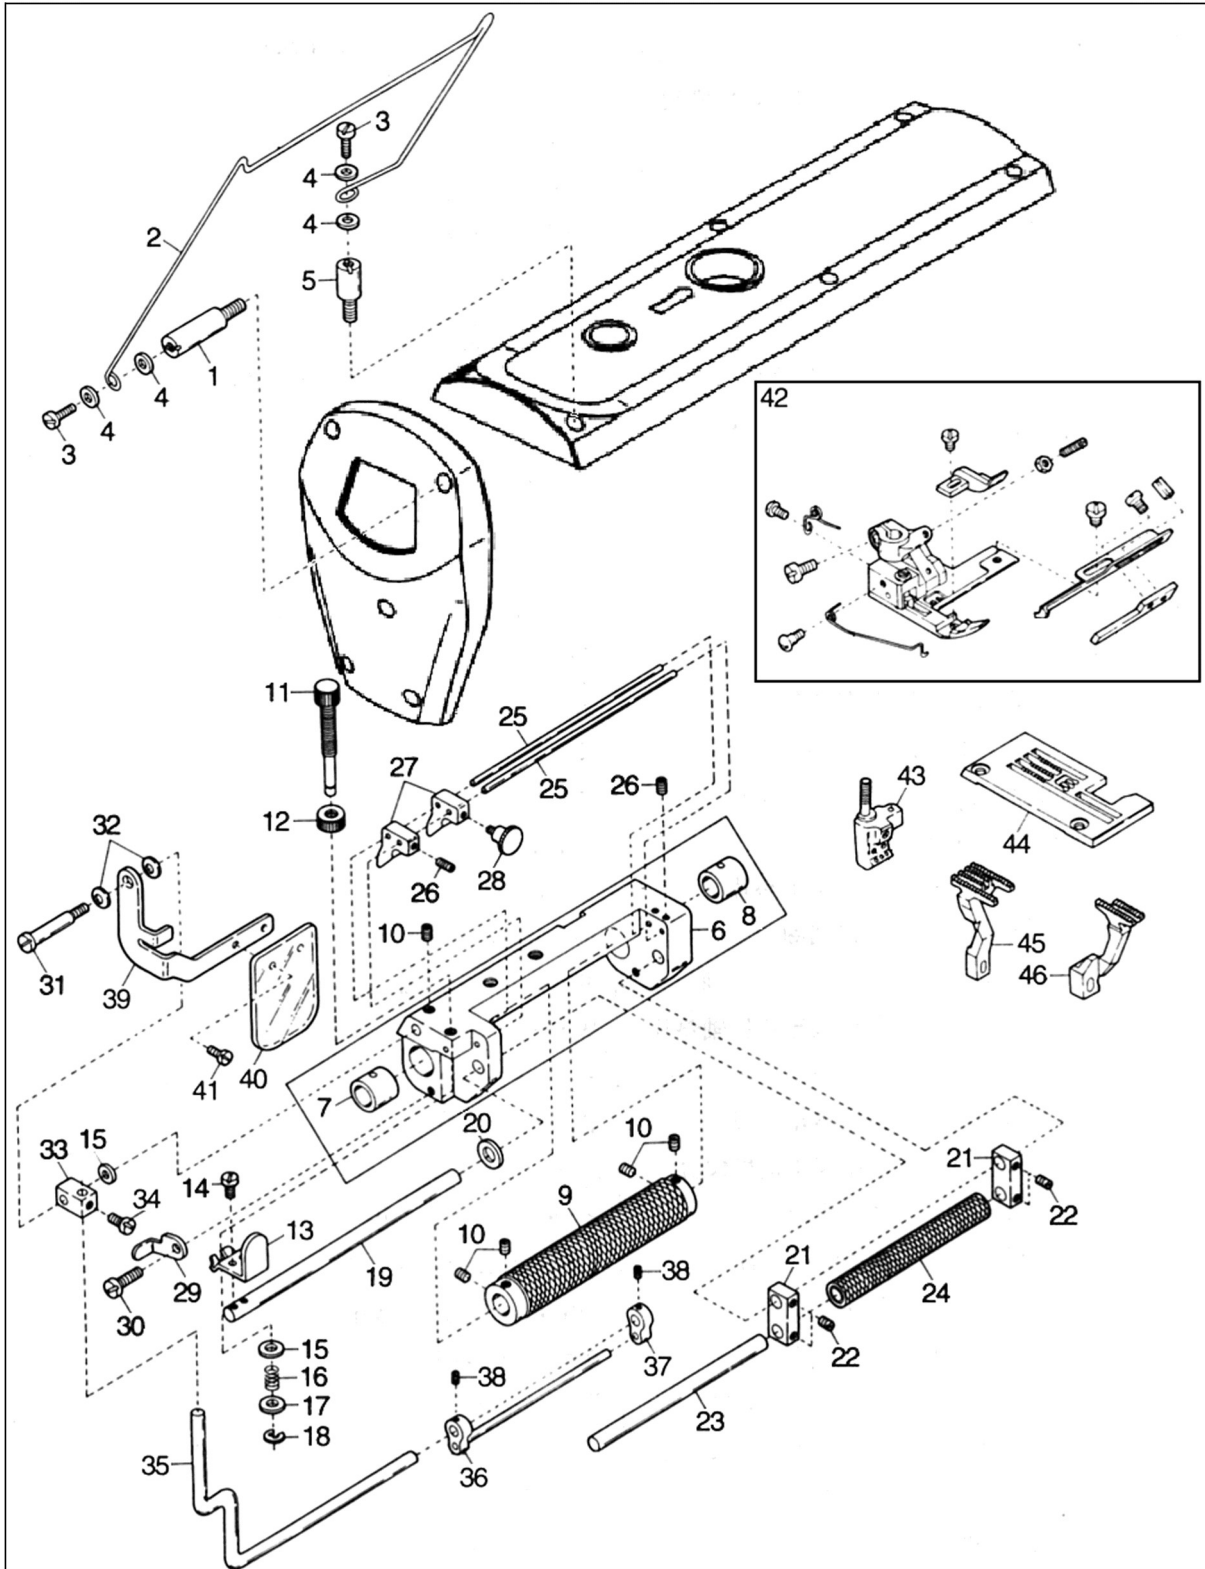

JACKET EXCLUSIVE PARTS (3)

TEXI Treccia parts list

No.	Parts No.	Description	Number
2	10011808	Tape Holder	1
3	10011044	Screw(M4×10)	2
4	10010761	Washer	4
5	10011807	Screw(M4×12)	1
6	20003861	Tension Roller Holder	1
7	10010751	Bushing	1
8	10011857	Bushing	1
9	10011614	Tension Roller(Large)	1
10	10009074	Screw(M4×4)	5
11	10011812	Screw	1
12	10011859	Nut	1
13	10011816	Roller Lever	1
14	10009600	Screw(M3×6)	2
15	10012318	Washer	2
16	10011858	Spring	1
17	10003083	Washer	1
18	10003248	Collar	1
19	10011850	Tension Link Shaft	1
20	10010835	Washer	1
21	10011811	Tension Link	2
22	10009074	Screw(M4×4)	4
23	10011817	Roller Shaft(Small)	1
24	20002481	Tension Roller(Small)	1
25	10011815	Unit Tape Guide Wire	2
26	10010196	Screw(M3×3)	3
27	10011852	Tape Guide	2
28	10011860	Screw	1
29	10011854	Tape Guide Stop	1
30	10011264	Screw(M4×8)	1
31	10010795	Screw	1
32	10010793	Washer	2
33	10011675	Tape Guide Bar Holder	1
34	10013015	Screw(SM11/64"×40)	1
35	10011674	Tape Guide Bar(Long)	1
36	10011669	Tape Guide Unit	1
37	10011668	Tape Guide	1
38	10009255	Screw(SM1/8"×44)	2
39	10011615	Eye Guard Support	1
40	10011164	Eye Guard	1
41	10011670	Screw(M2.5×4.5)	2
42	10011553	Presser Foot,C.Set	1
43	10011608	Needle Clamp	1
44	10011478	Stitch Plate	1
45	10011672	Main Feed Dog	1
46	10011667	Differential Feed Dog	1