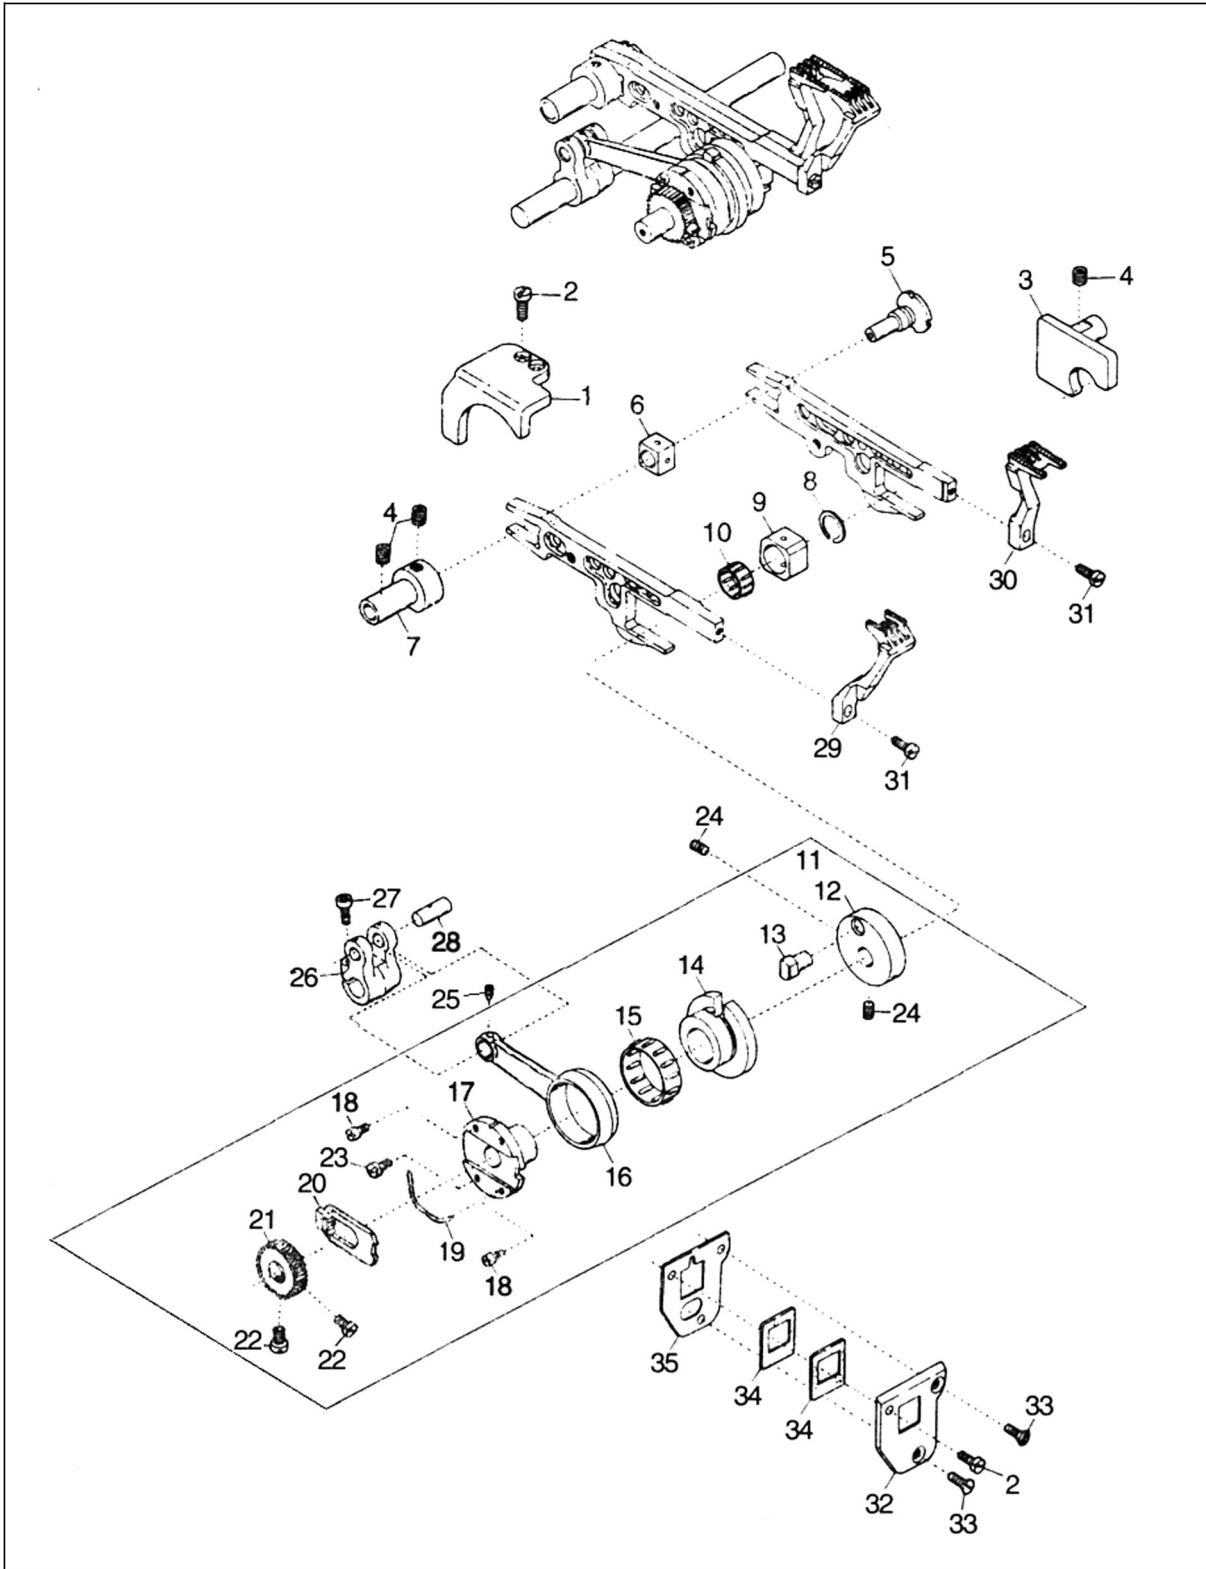

FEED DRIVING MECHANISM

No.	Parts No.	Description	Number
1	10012054	Feed Bar Guide Left	1
2	10011264	Screw(M4×8)	3
3	10012046	Feed Bar Guide(Right)	1
4	10010907	Screw(M6×6)	3
5	10012048	Pin	1
6	10011993	Feed Bar Block(Rear)	1
7	10011458	Feed Bar Guide(Rear)	1
8	10012052	Collar	1
9	10012049	Feed Bar Block(Front)	1
10	10006161	Bearing	1
11	10012051	Feed Dog Eccentric, C. Set	1
12	10004850	Feed Dog Eccentric Pin	1
13	10004844	Pin	1
14	10004836	Feed Dog Eccentric	1
15	10004848	Bearing	1
16	10004845	Feed Dog Driving Connecting Rod	1
17	10004847	Feed Dog Regulating Eccentric	1
18	10012050	Screw(M3×4)	2
19	10011995	Spring	1
20	10004846	Feed Dog Regulating Plate	1
21	10004849	Feed Dog Regulating Gear	1
22	10014081	Screw(M5×8)	2
23	10012047	Screw(M3×6.2)	1
24	10012162	Screw(M5×5)	2
25	10009074	Screw(M4×4)	1
26	10011994	Feed Dog Driving Shaft Lever	1
27	10011313	Screw(M6×12)	1
28	10012055	Pin	1
29	10011470	Differential Feed Dog	1
30	10011466	Main Feed Dog	1
31	10013159	Screw(M3.5×7.5)	2
32	10011463	Feed Bar Shield Holder(Front)	1
33	10011049	Screw(M4×8)	2
34	10011459	Feed Bar Shield	2
35	10011469	Feed Bar Shield Holder(Rear)	1